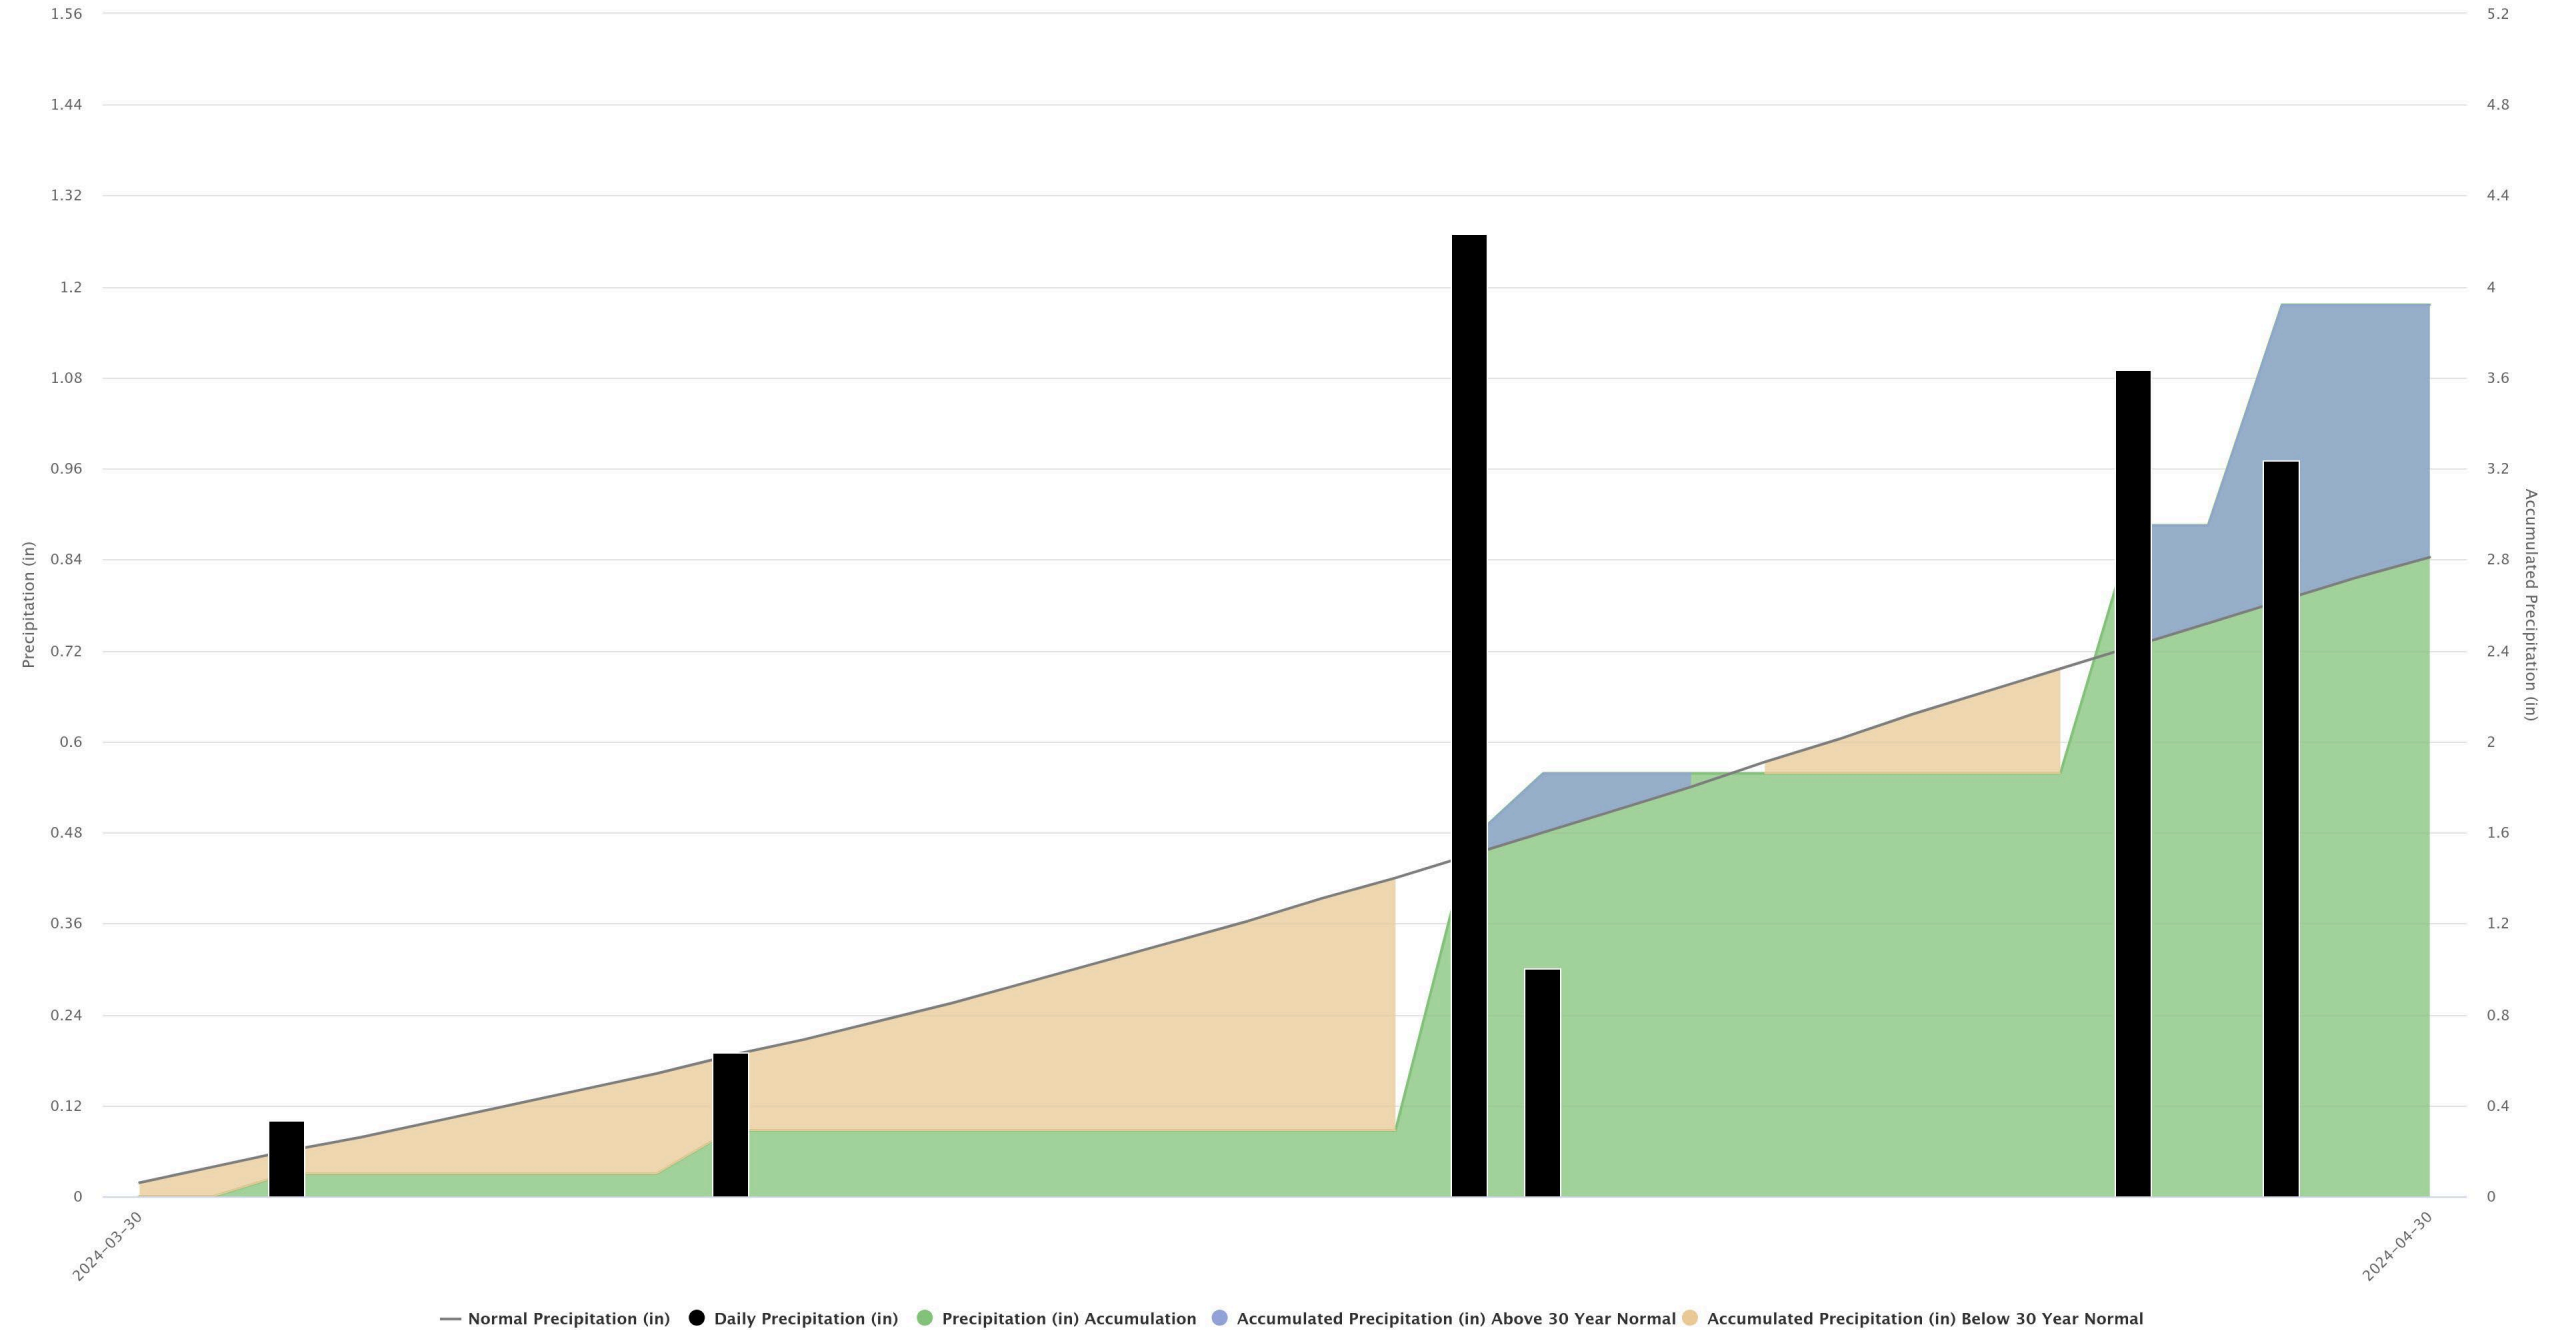

Ord Evelyn Sharp Field, NE

2024 Accumulated Precipitation

Merna 11.4 W, NE

2024 Accumulated Precipitation

Central City 6.8 Nne, NE

2024 Accumulated Precipitation