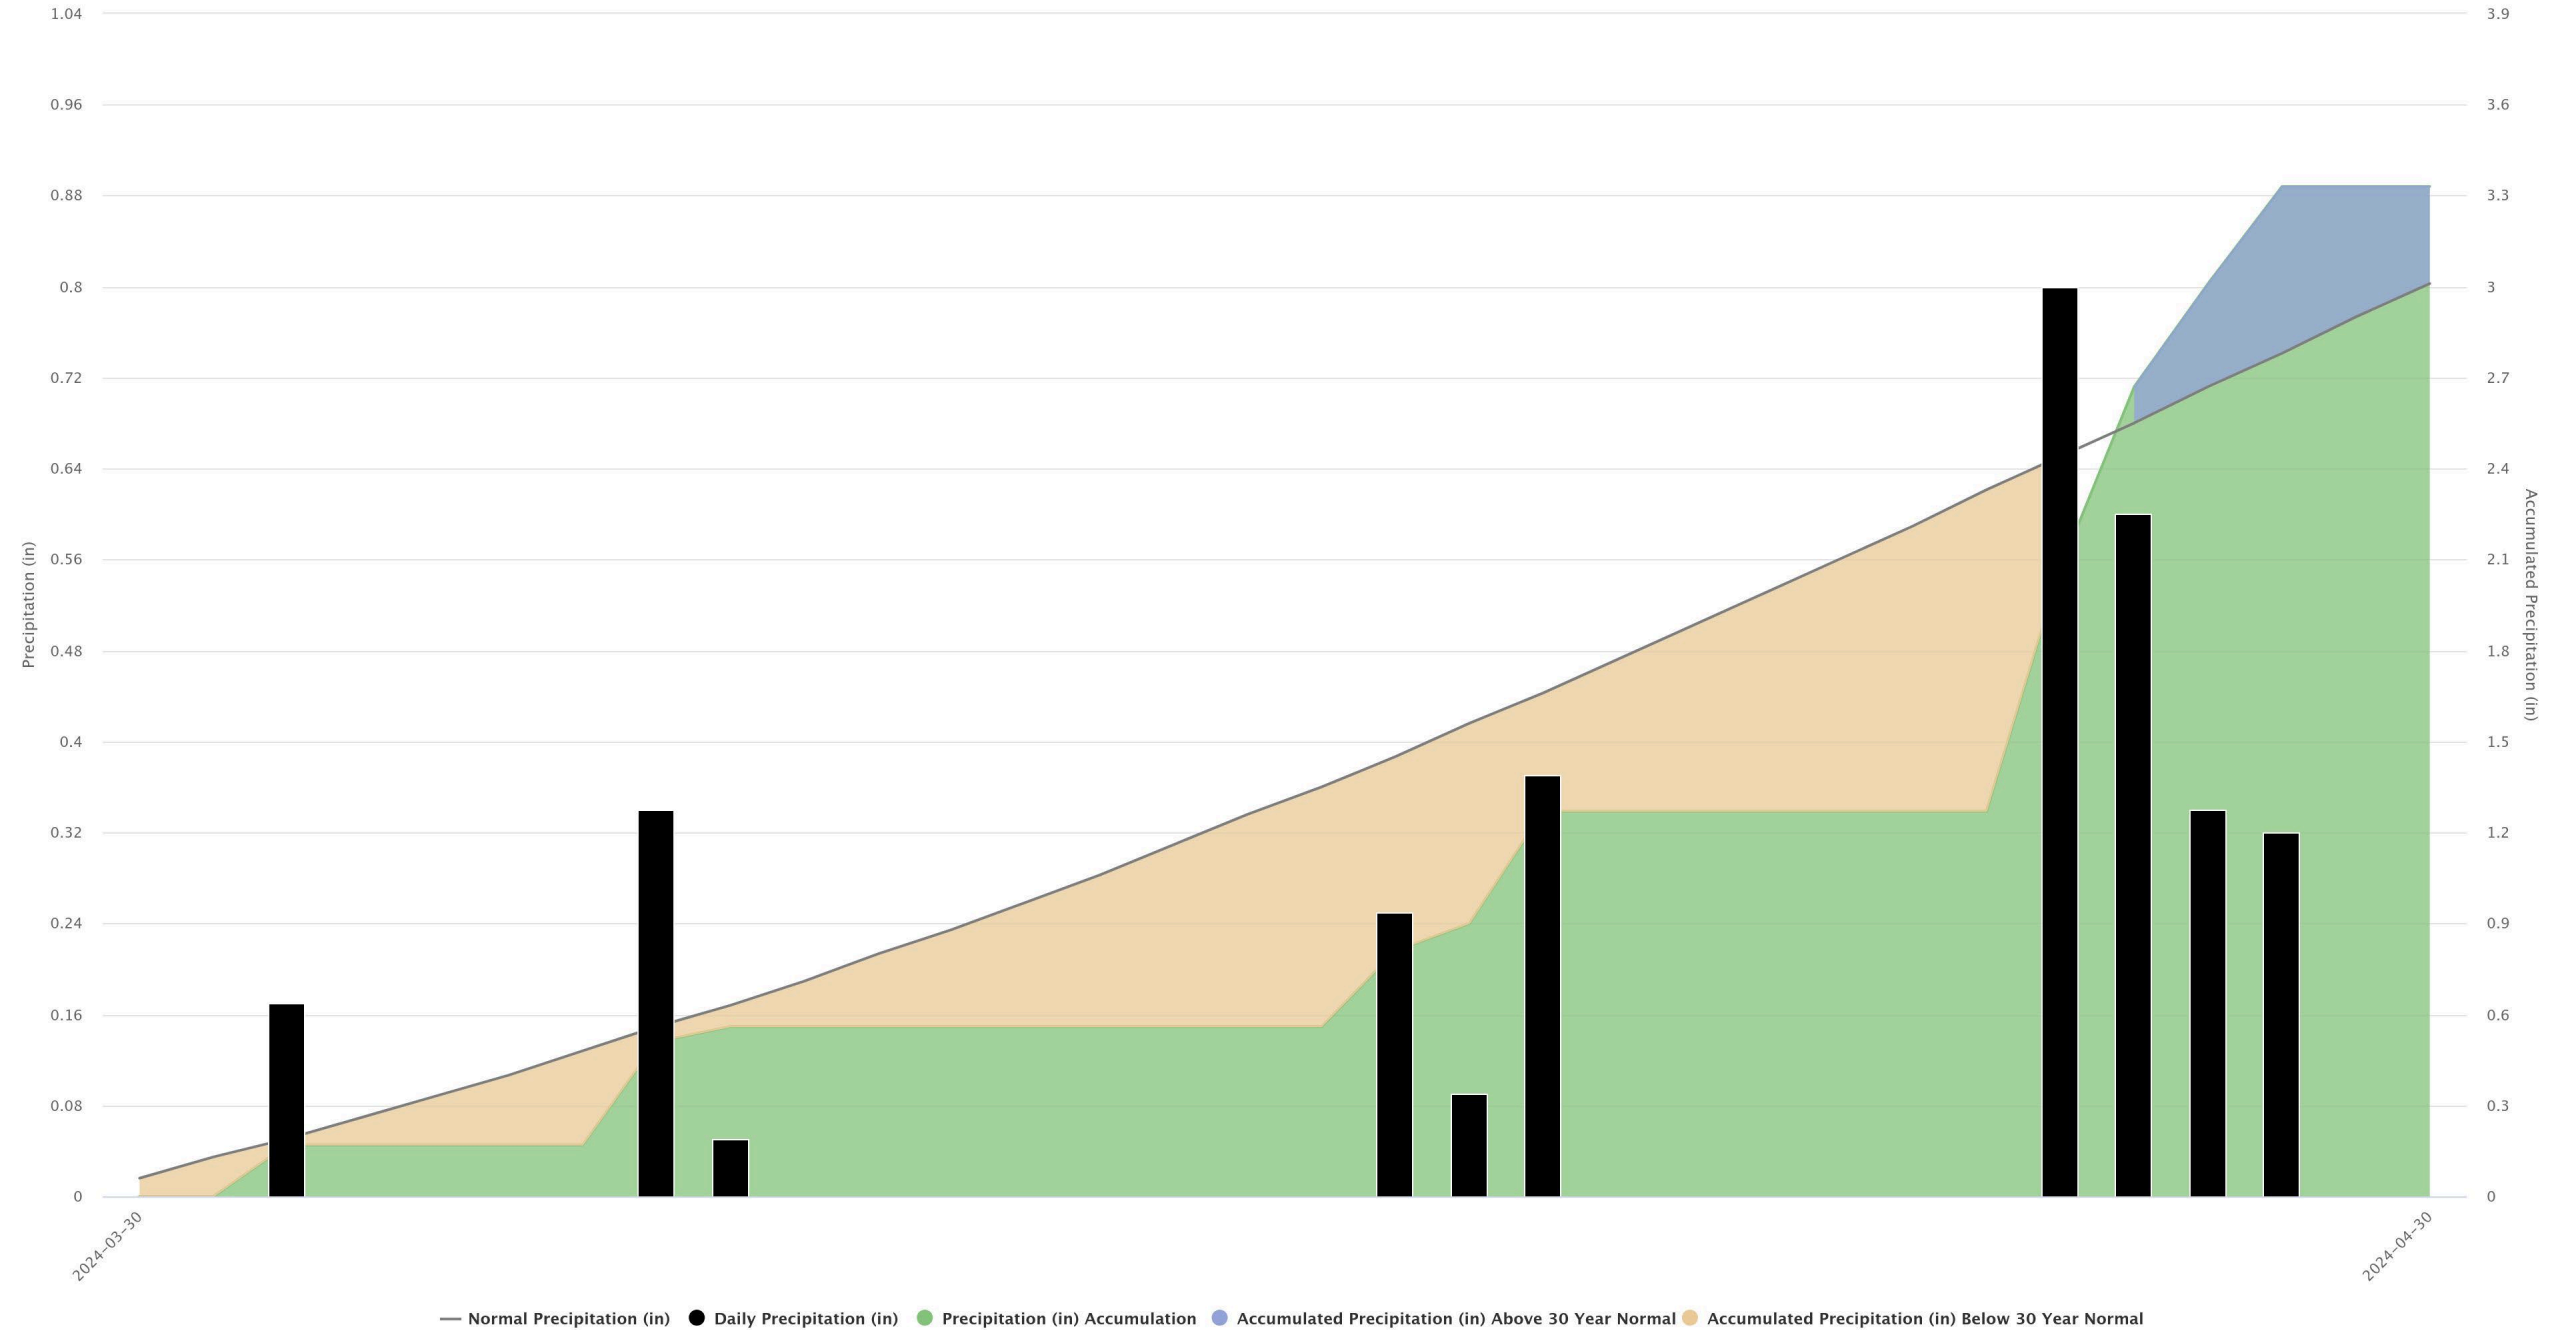

Ord Evelyn Sharp Field, NE

2024 Accumulated Precipitation

Merna 11.4 W, NE

2024 Accumulated Precipitation

Central City 6.8 Nne, NE

2024 Accumulated Precipitation