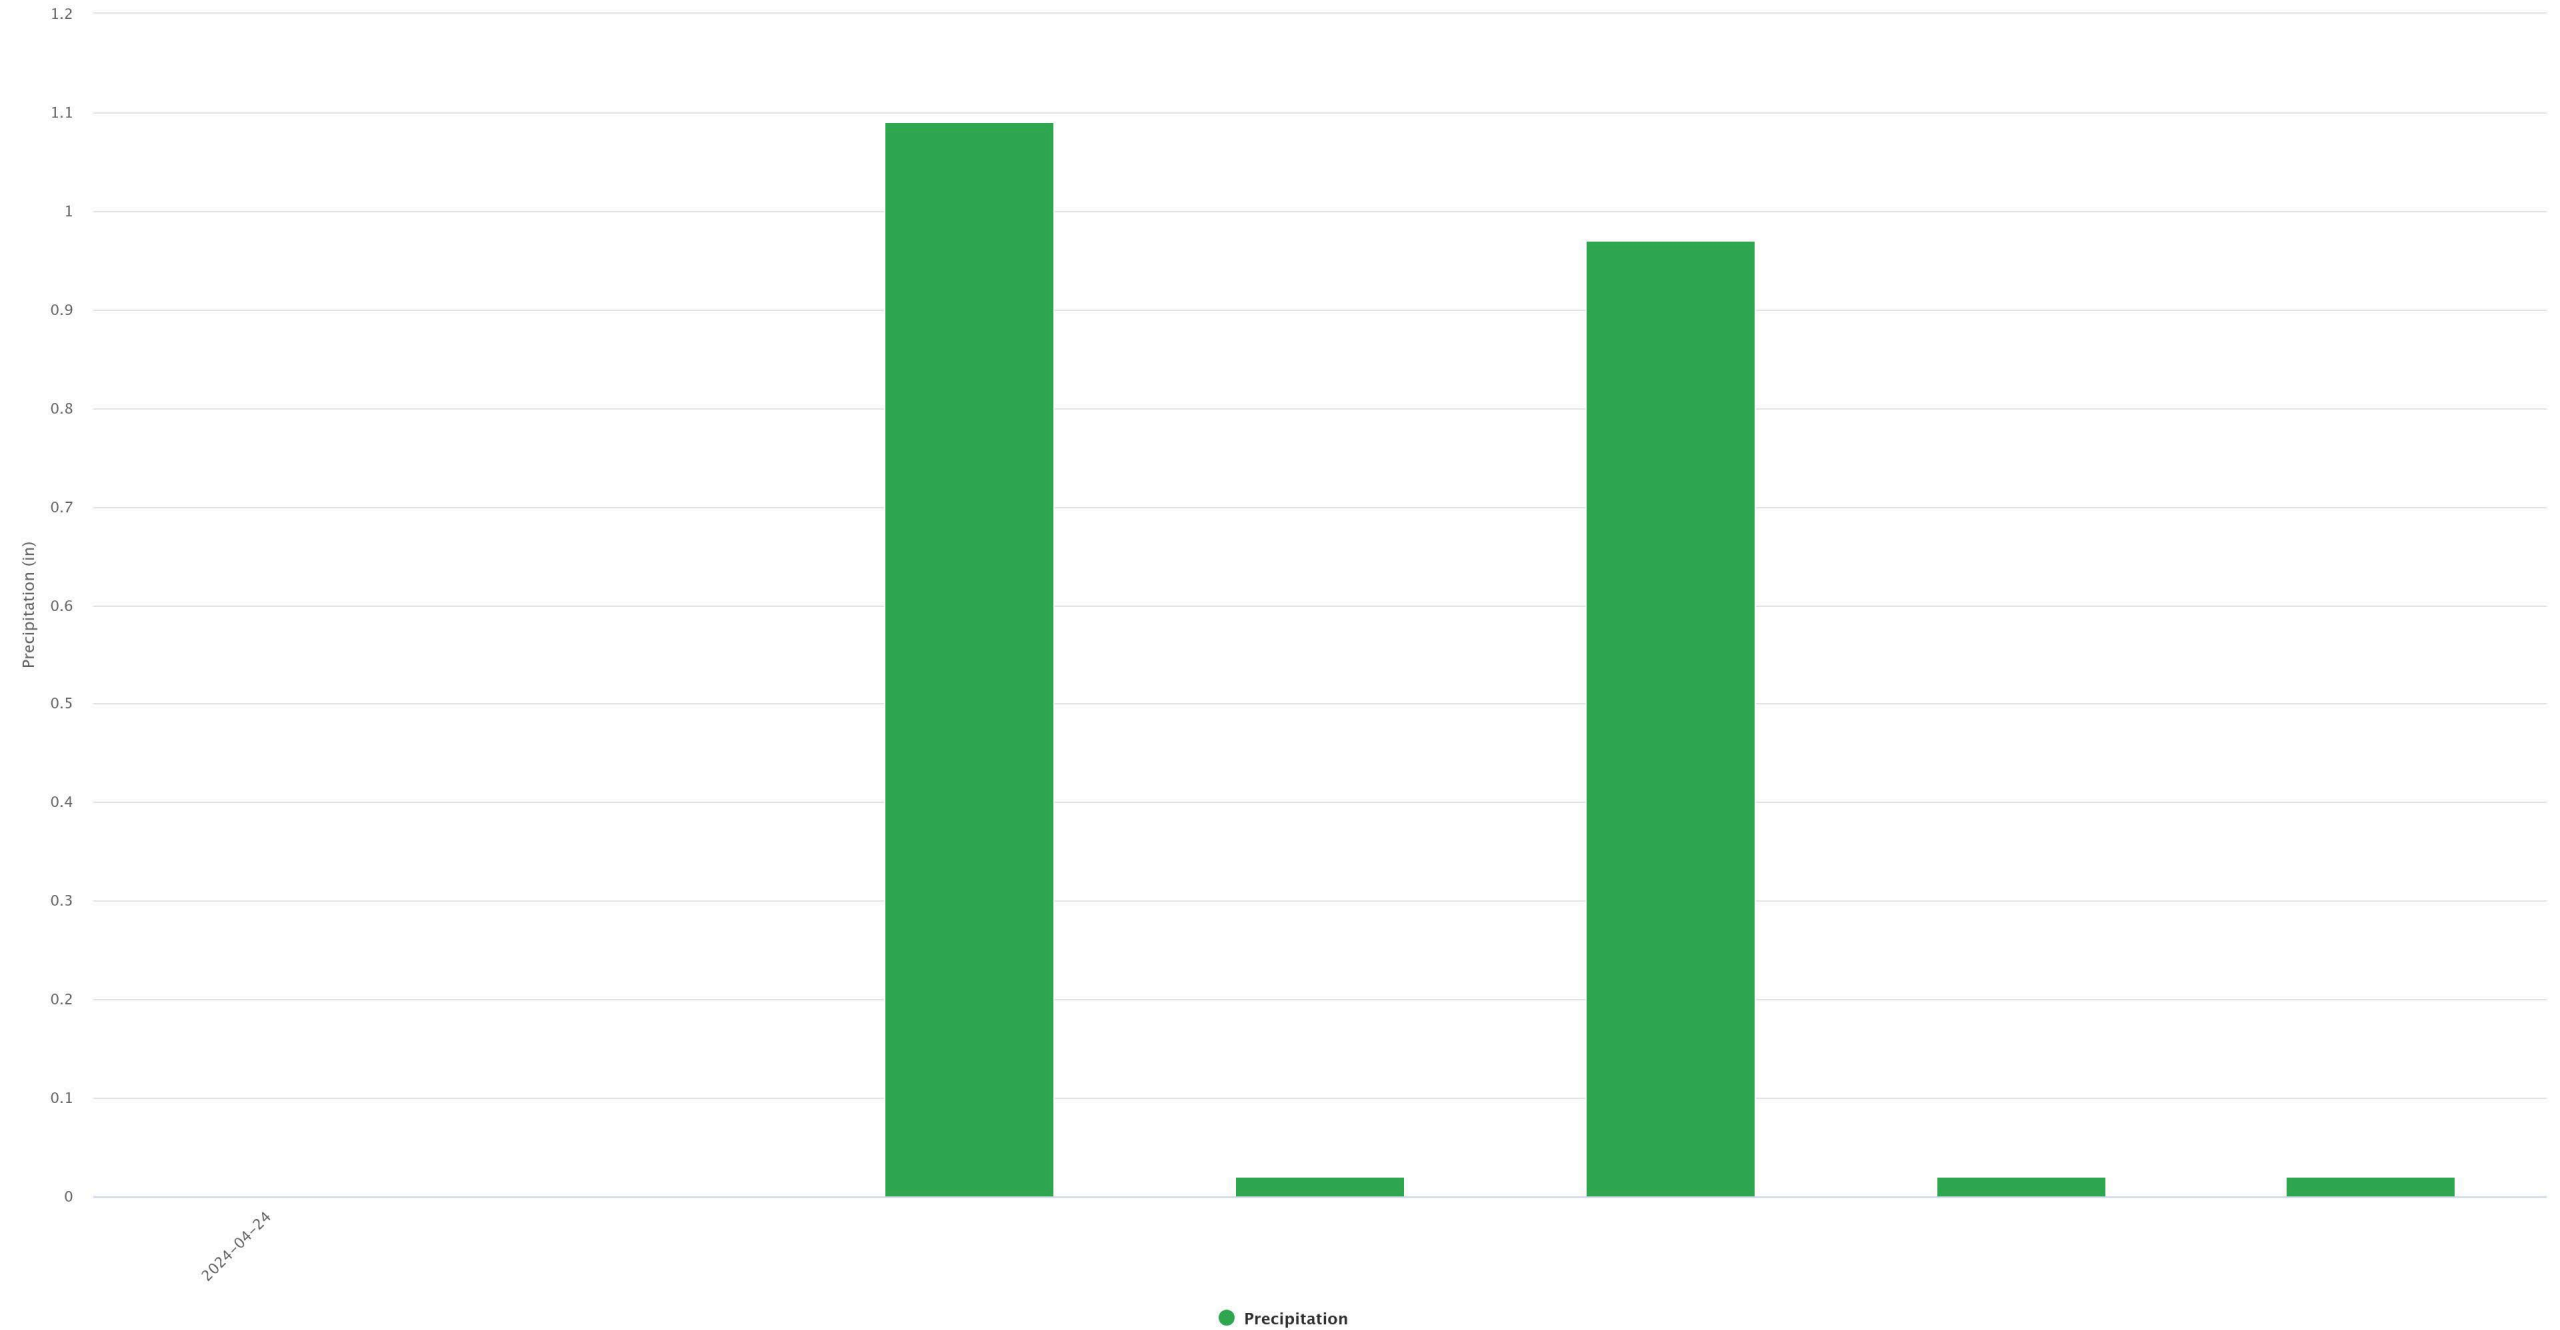

Ord Evelyn Sharp Field, NE

2024 Daily Precipitation

Merna 11.4 W, NE

2024 Daily Precipitation

Central City 6.8 Nne, NE

2024 Daily Precipitation