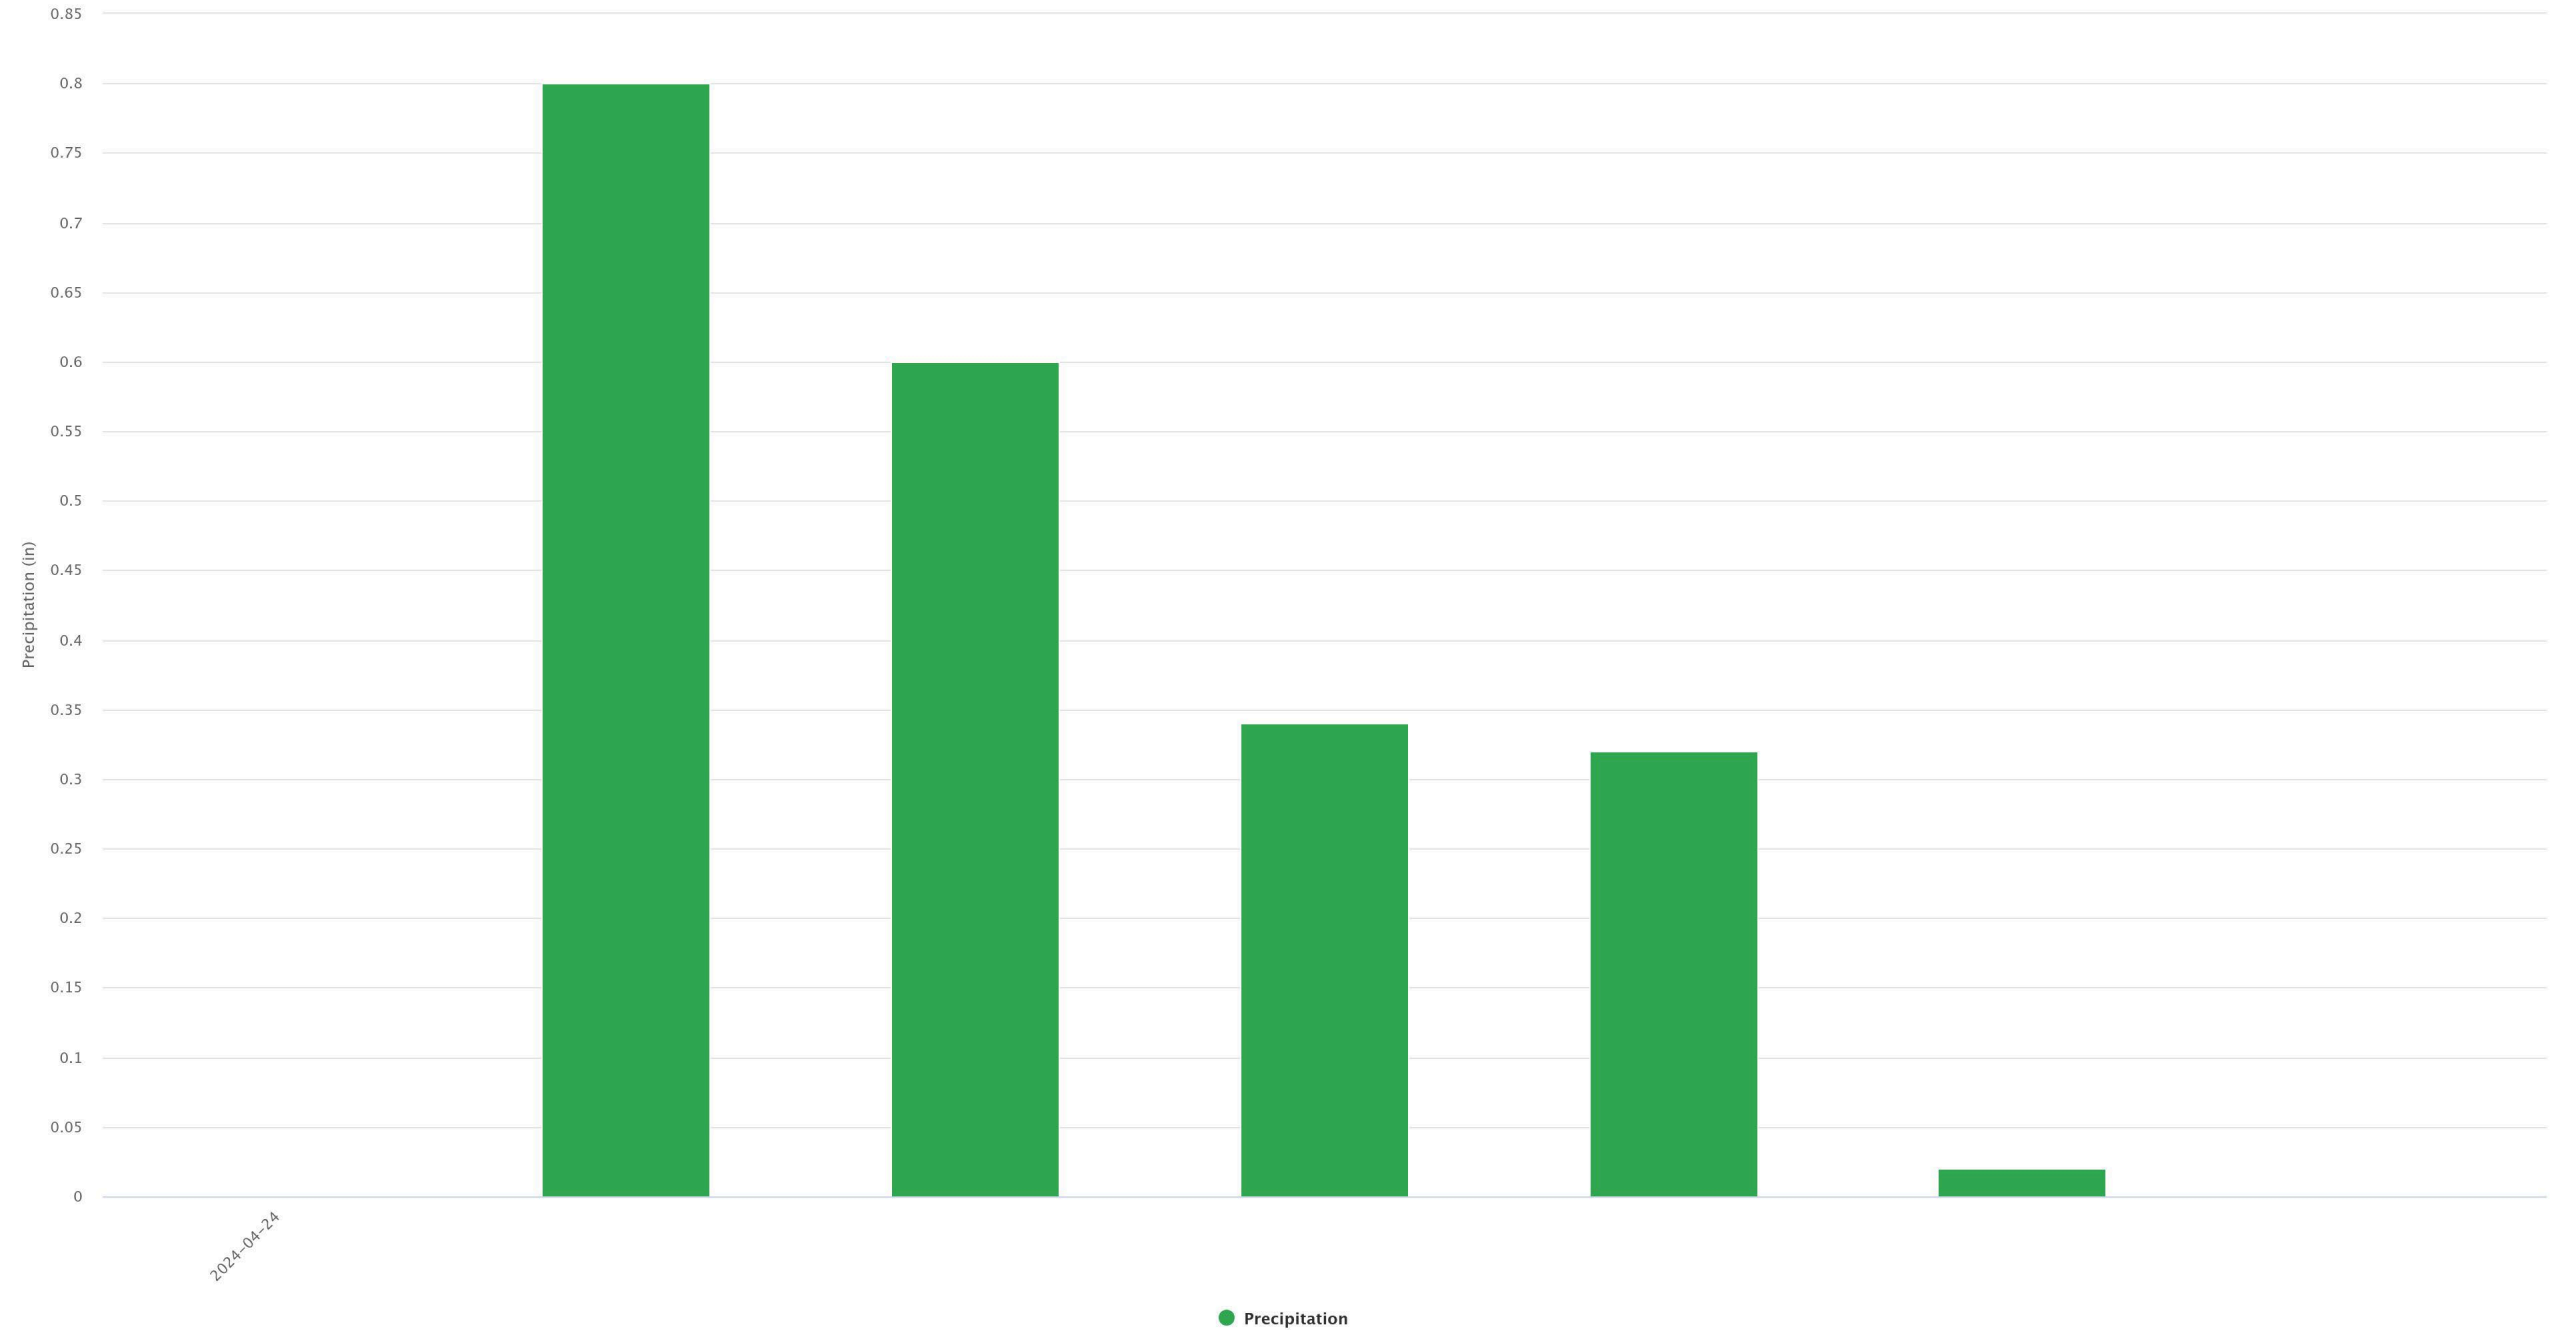

Ord Evelyn Sharp Field, NE

2024 Daily Precipitation

Merna 11.4 W, NE

2024 Daily Precipitation

Central City 6.8 Nne, NE

2024 Daily Precipitation