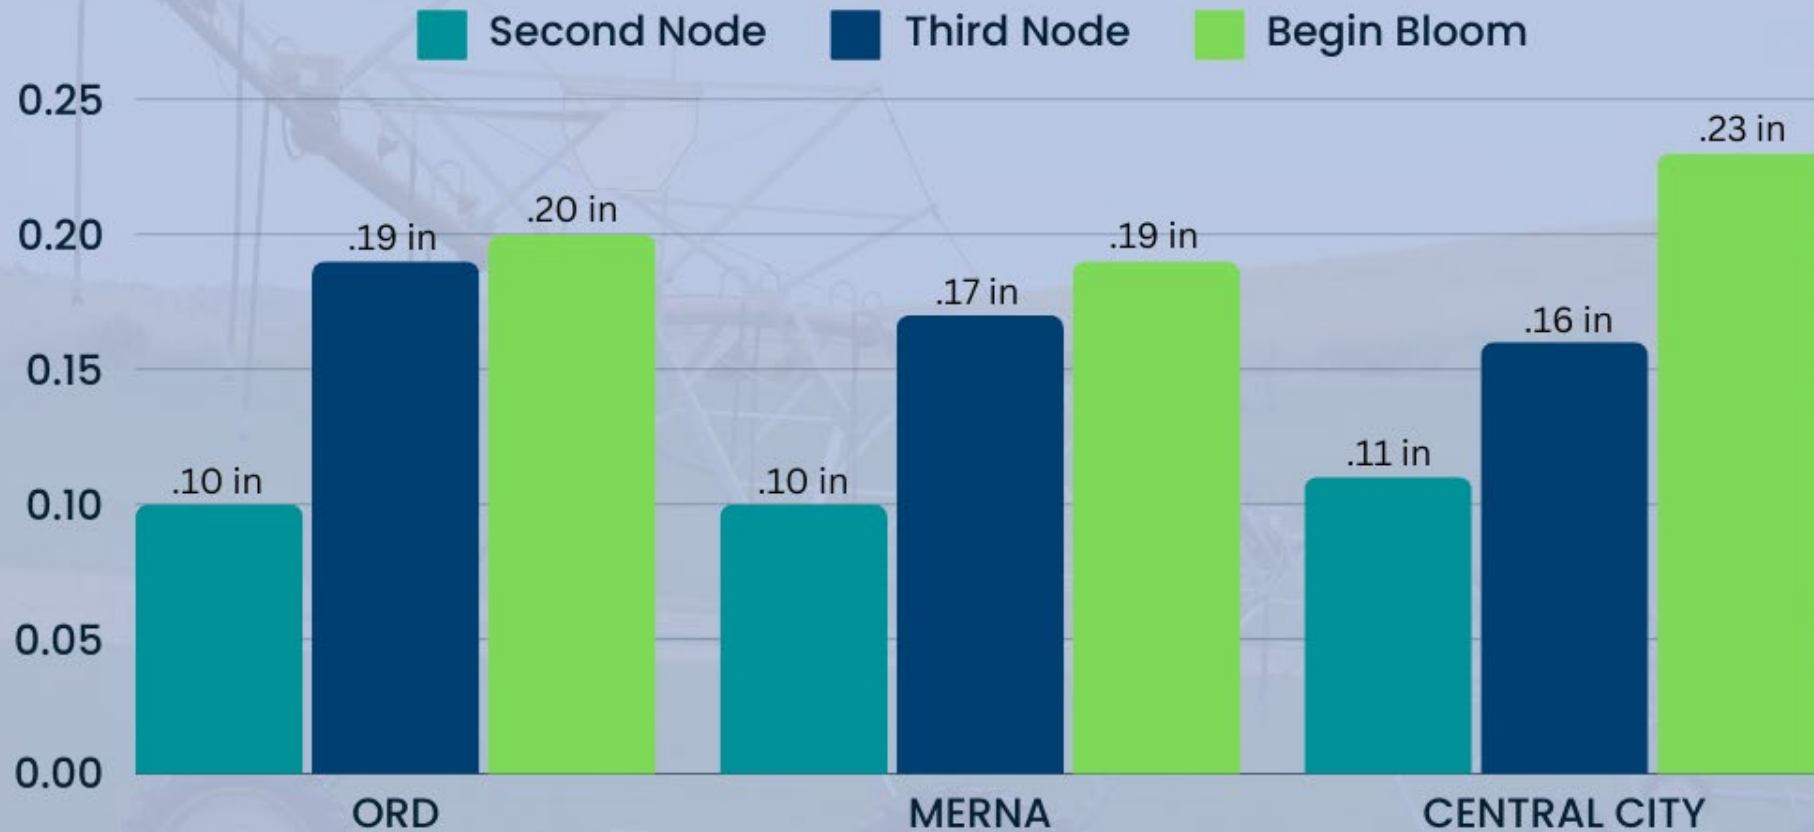

CROP WATER USE-CORN

Average daily crop water usage the past week. (06/18/23-06/26/23)

CROP WATER USE-SOYBEANS

Average daily crop water usage the past week. (06/18/23-06/26/23)

CROP WATER USE-POTATOES

Average daily crop water usage the past week. (06/18/23-06/26/23)