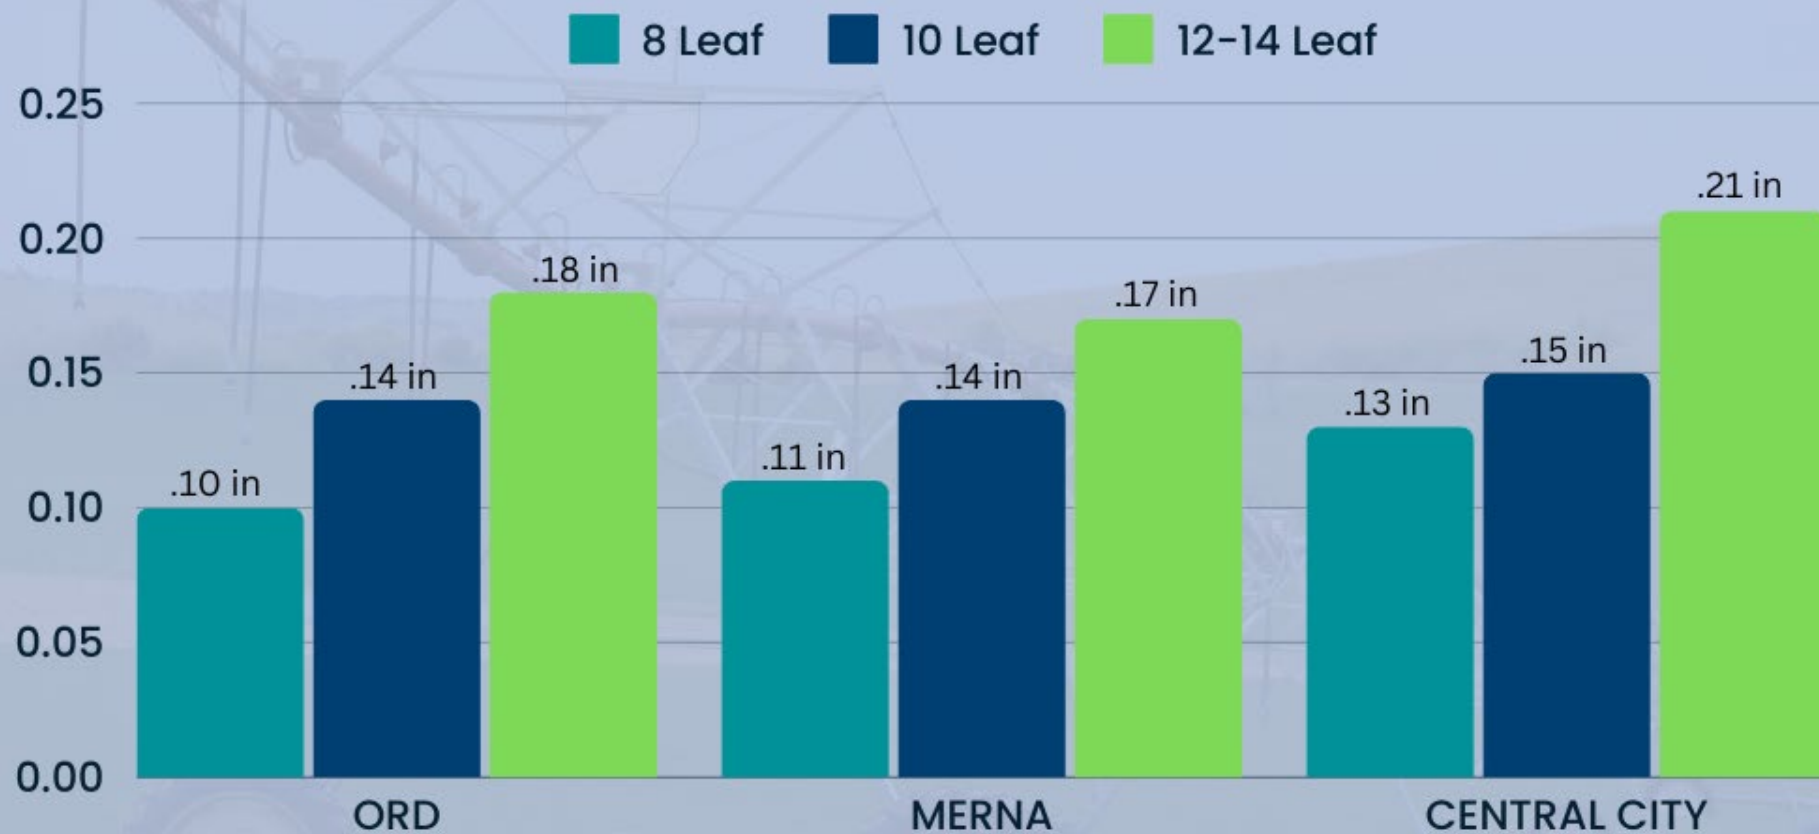

CROP WATER USE-CORN

Average daily crop water usage the past week. (06/18/23-06/26/23)

CROP WATER USE-SOYBEANS

Average daily crop water usage the past week. (06/18/23-06/26/23)

CROP WATER USE-POTATOES

Average daily crop water usage the past week. (06/18/23-06/26/23)