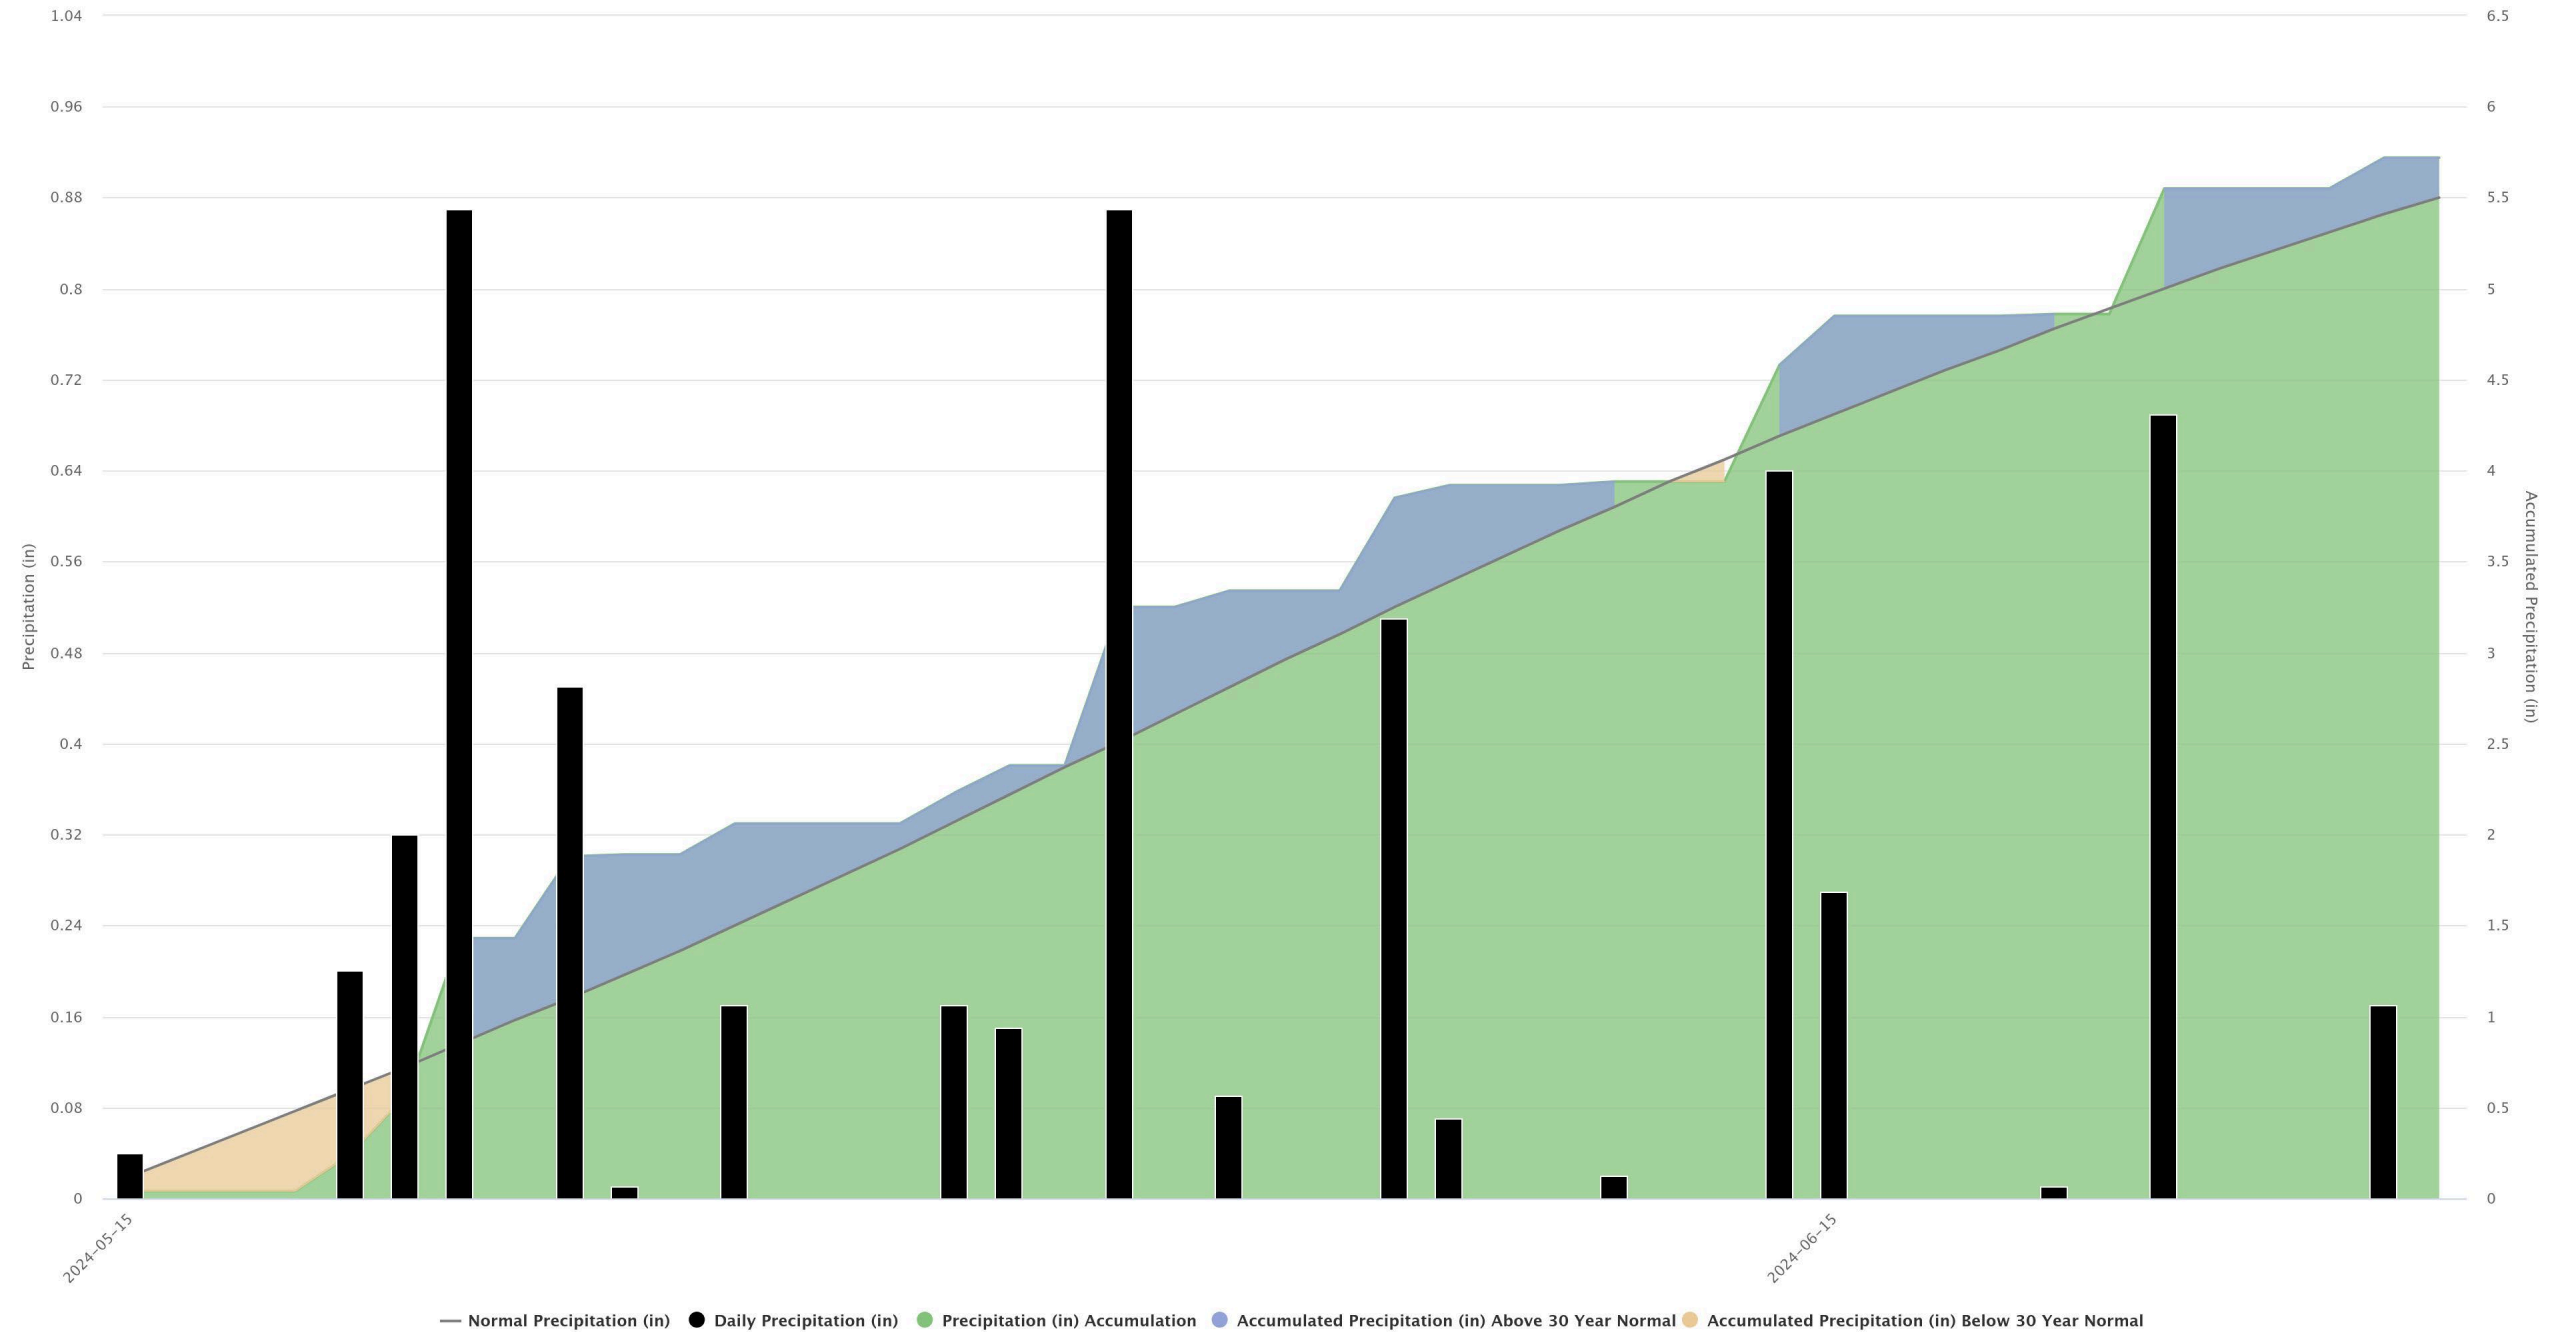

Ord Evelyn Sharp Field, NE

2024 Accumulated Precipitation

Merna 11.4 W, NE

2024 Accumulated Precipitation