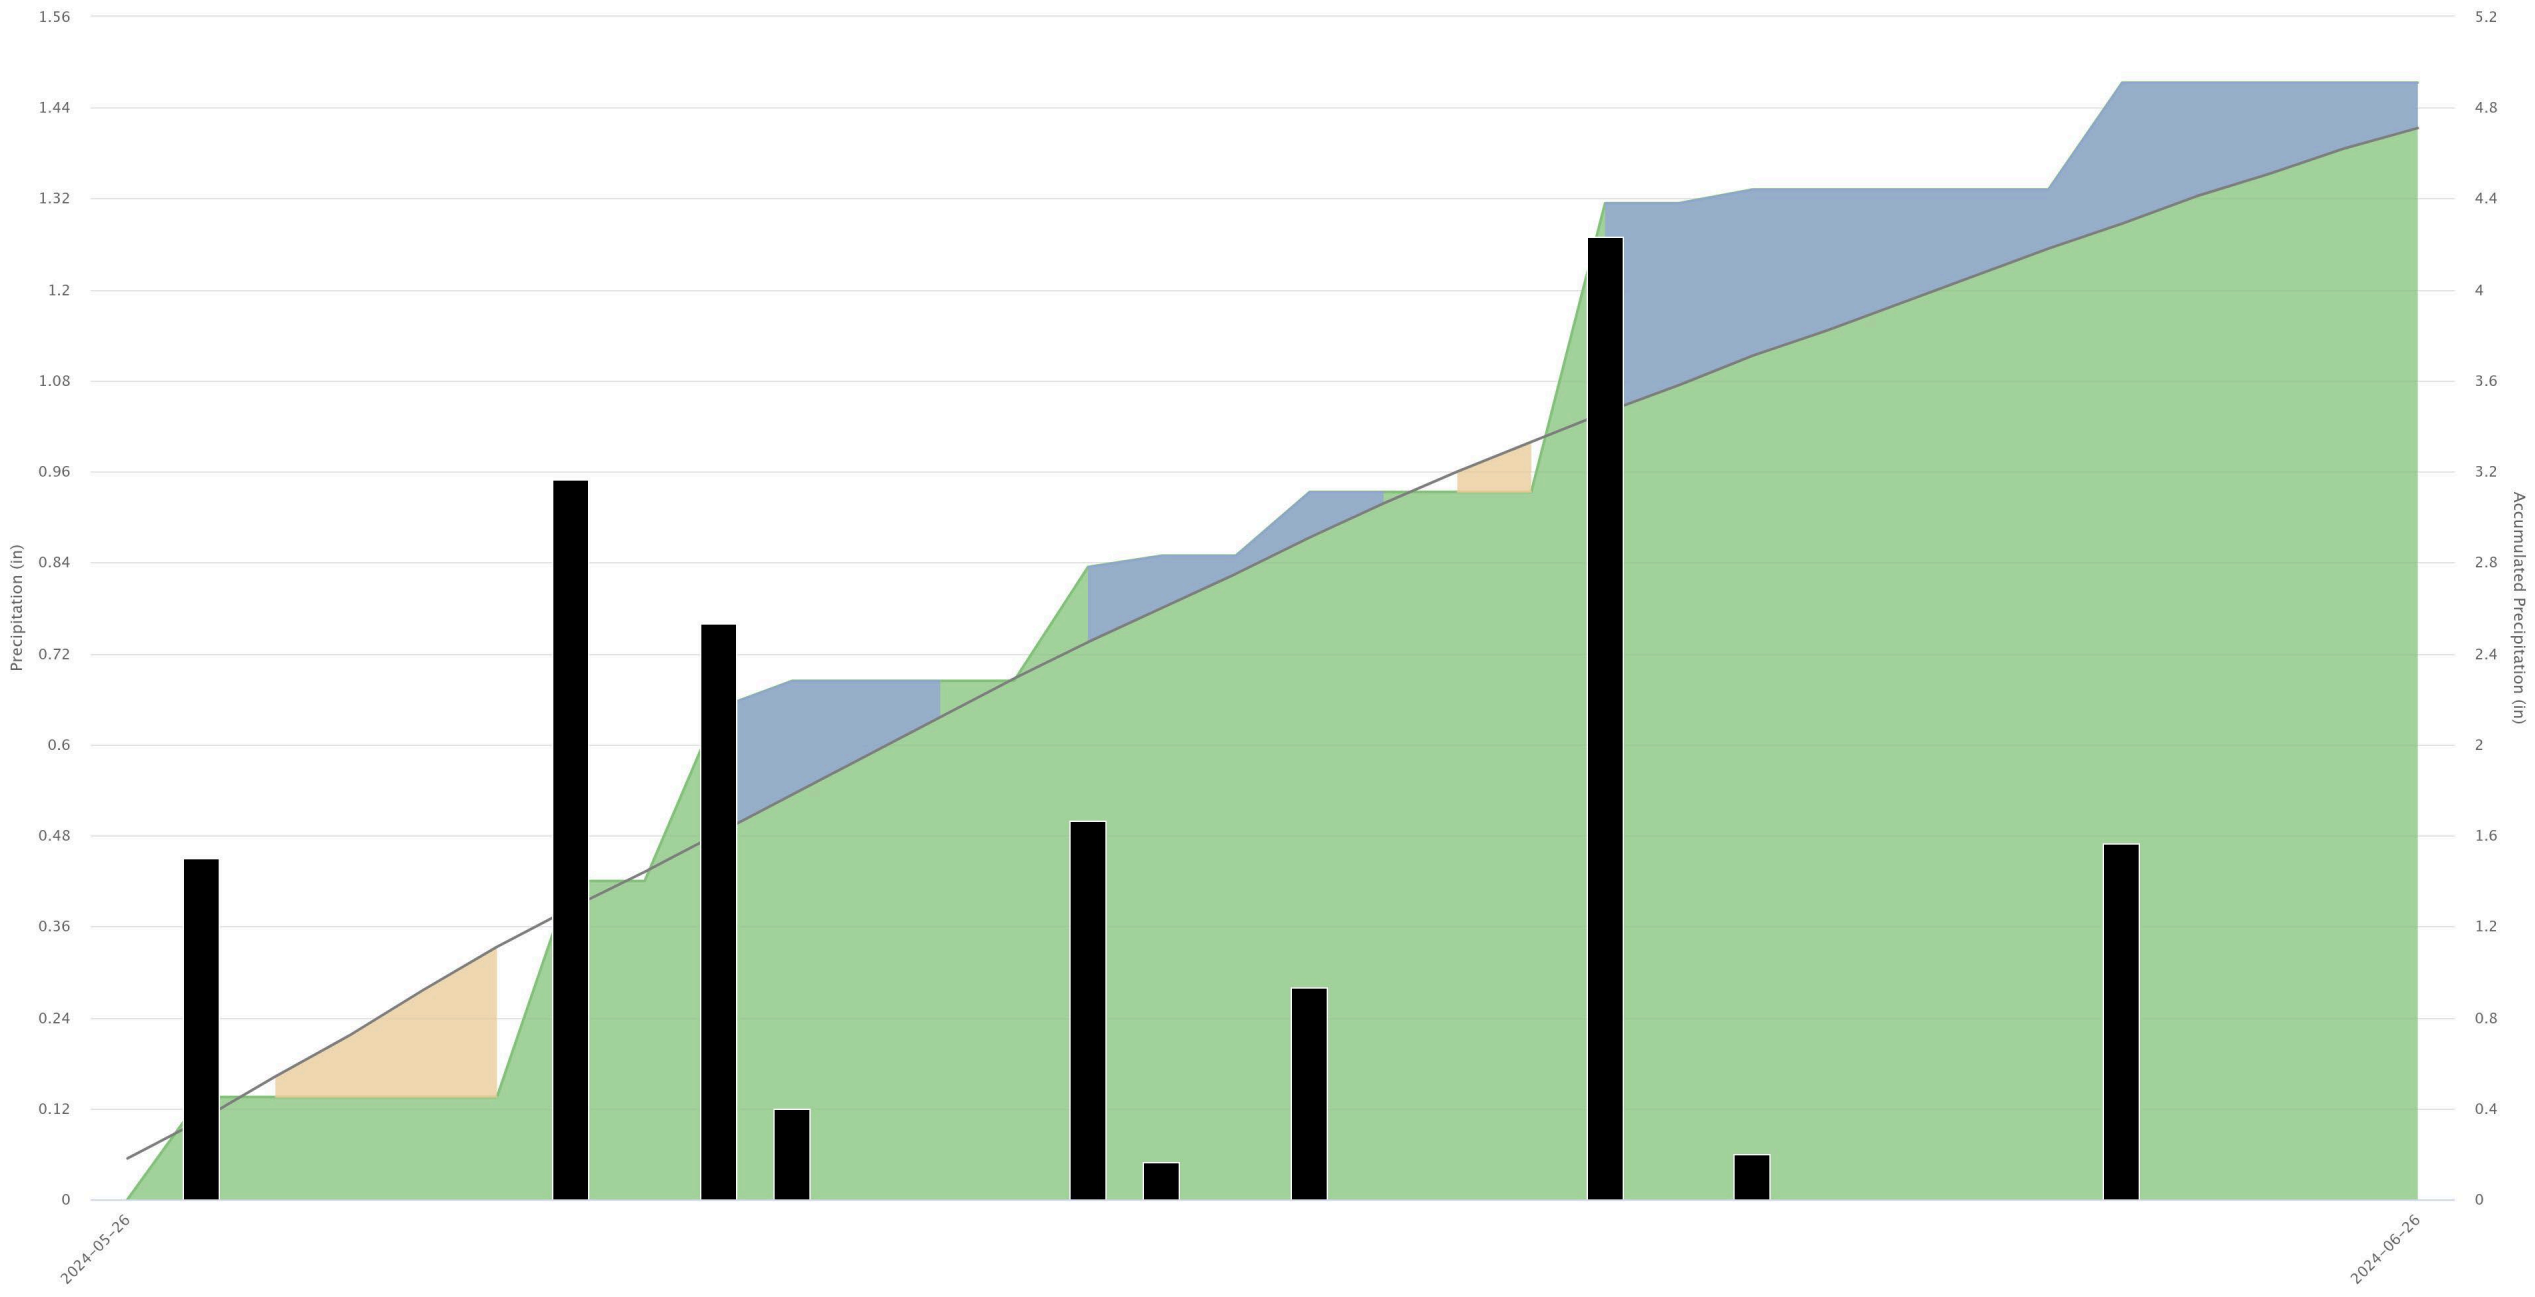

# Ord Evelyn Sharp Field, NE

2024 Accumulated Precipitation

# Merna 11.4 W, NE

## 2024 Accumulated Precipitation

— Normal Precipitation (in) 
 ● Daily Precipitation (in) 
 ■ Precipitation (in) Accumulation 
 ■ Accumulated Precipitation (in) Above 30 Year Normal 
 ■ Accumulated Precipitation (in) Below 30 Year Normal

# Central City 6.8 Nne, NE

2024 Accumulated Precipitation