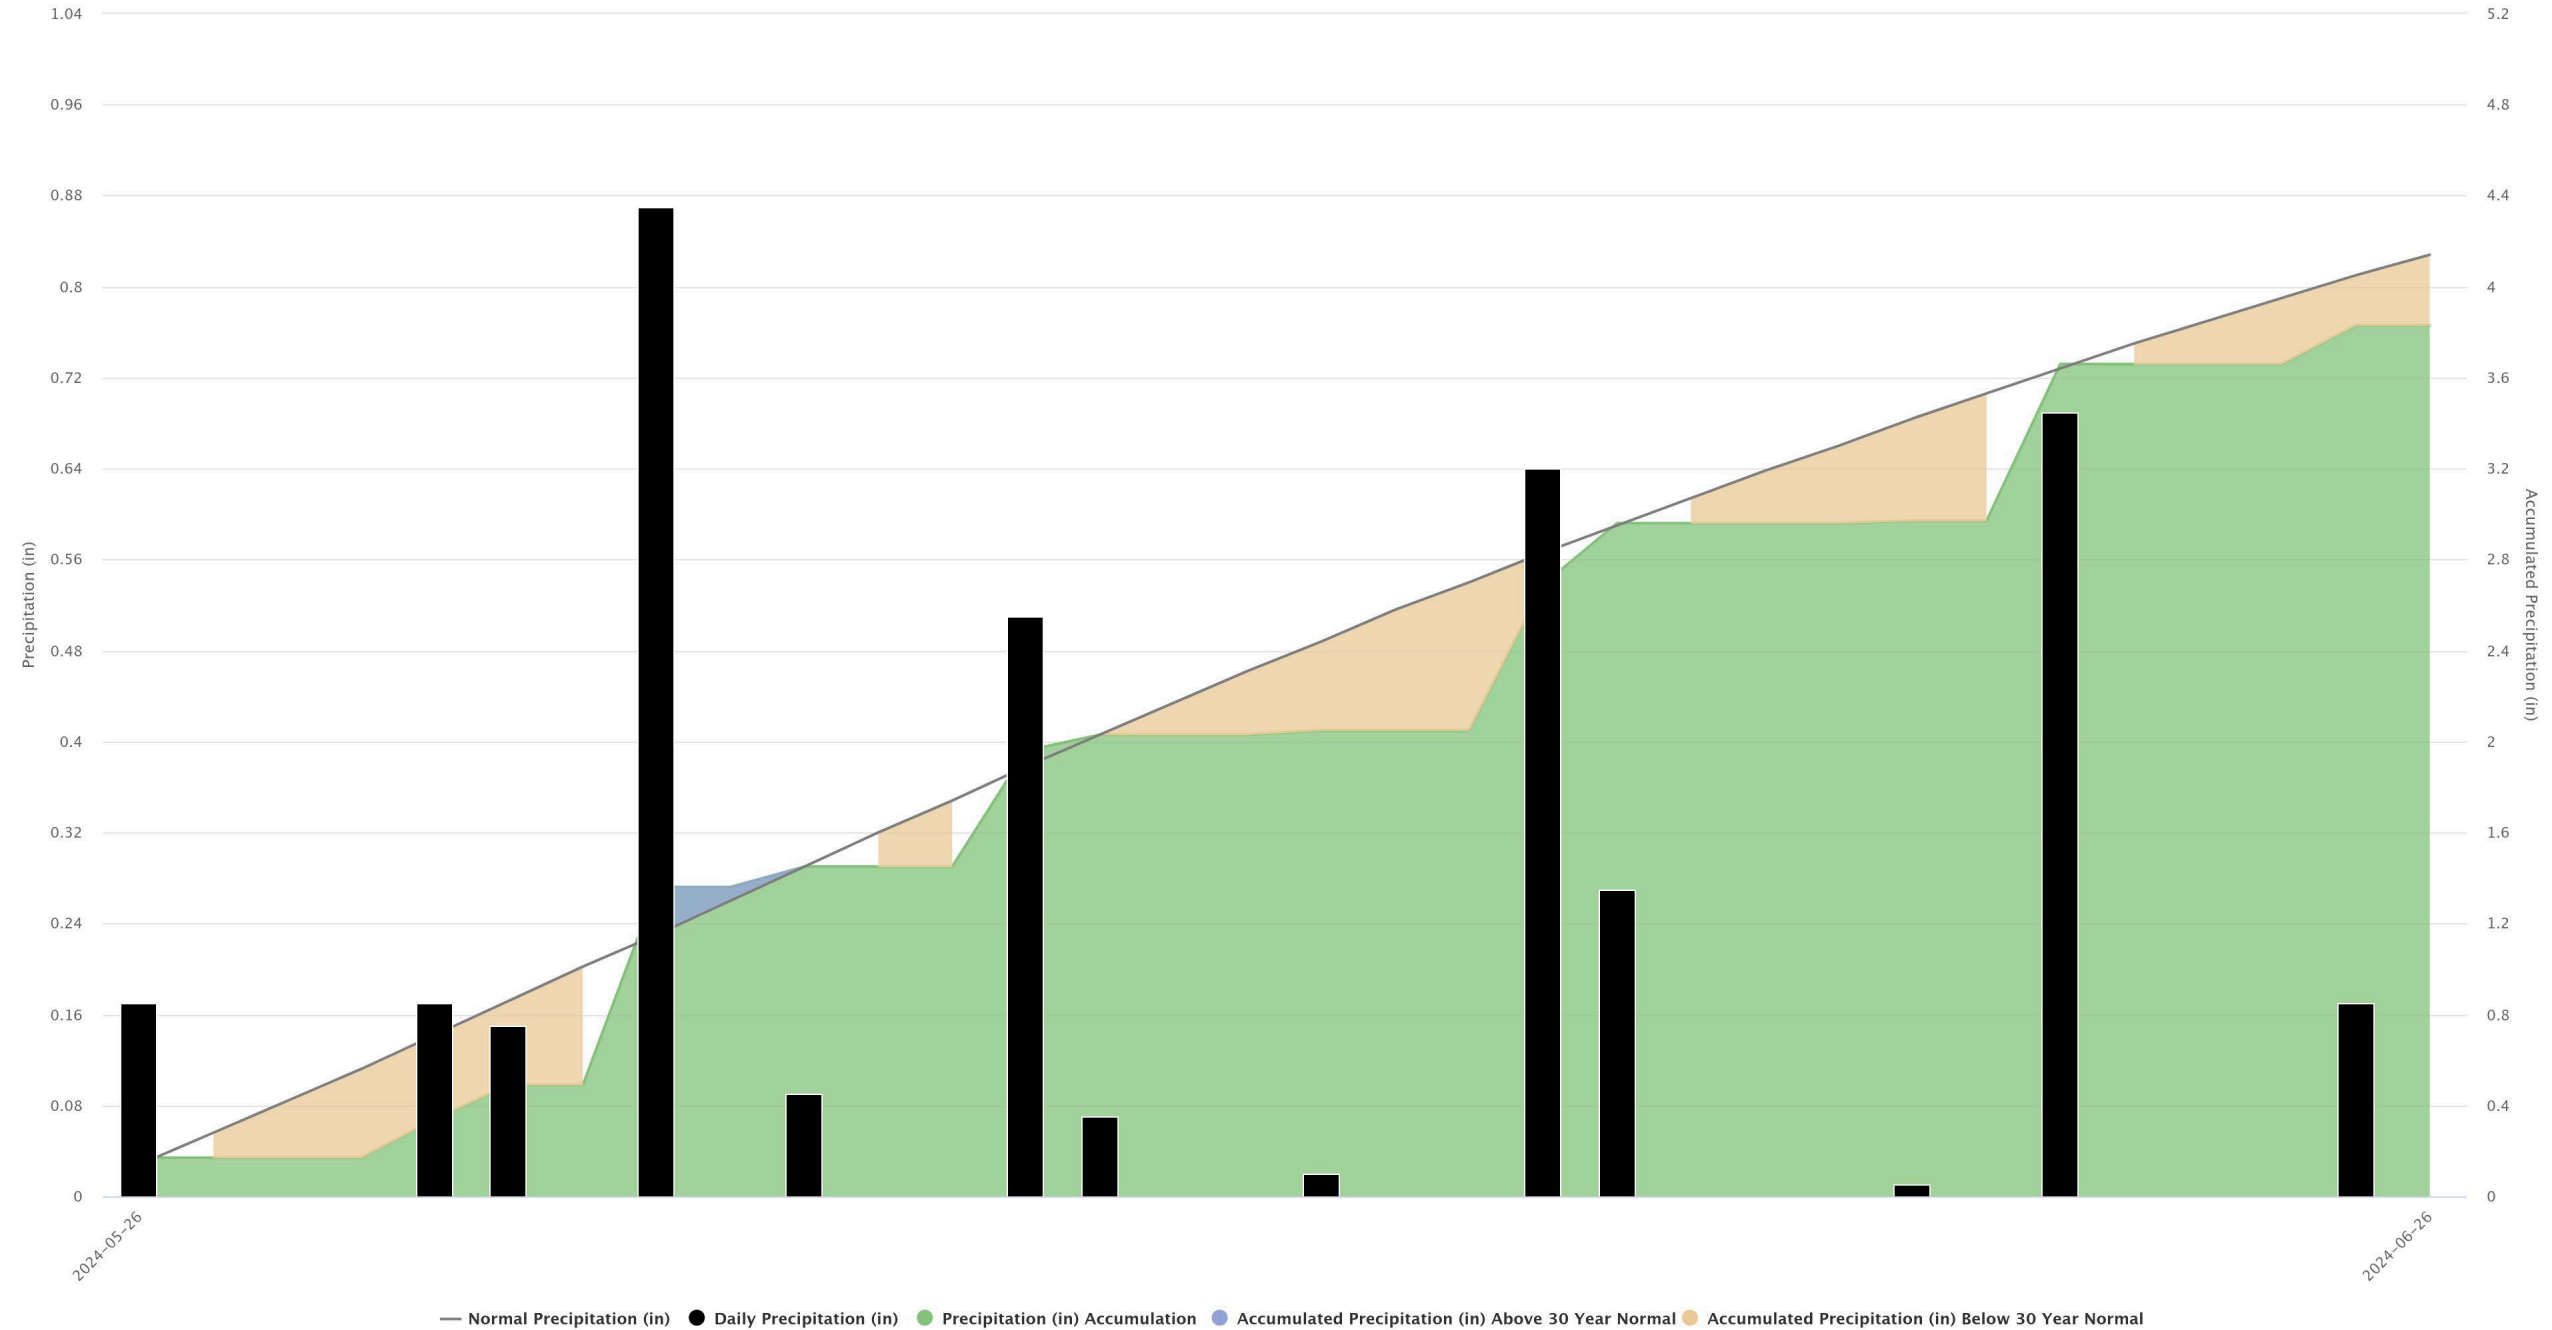

# Ord Evelyn Sharp Field, NE

2024 Accumulated Precipitation

# Merna 11.4 W, NE

## 2024 Accumulated Precipitation

— Normal Precipitation (in) 
 ● Daily Precipitation (in) 
 ■ Precipitation (in) Accumulation 
 ■ Accumulated Precipitation (in) Above 30 Year Normal 
 ■ Accumulated Precipitation (in) Below 30 Year Normal

# Central City 6.8 Nne, NE

2024 Accumulated Precipitation