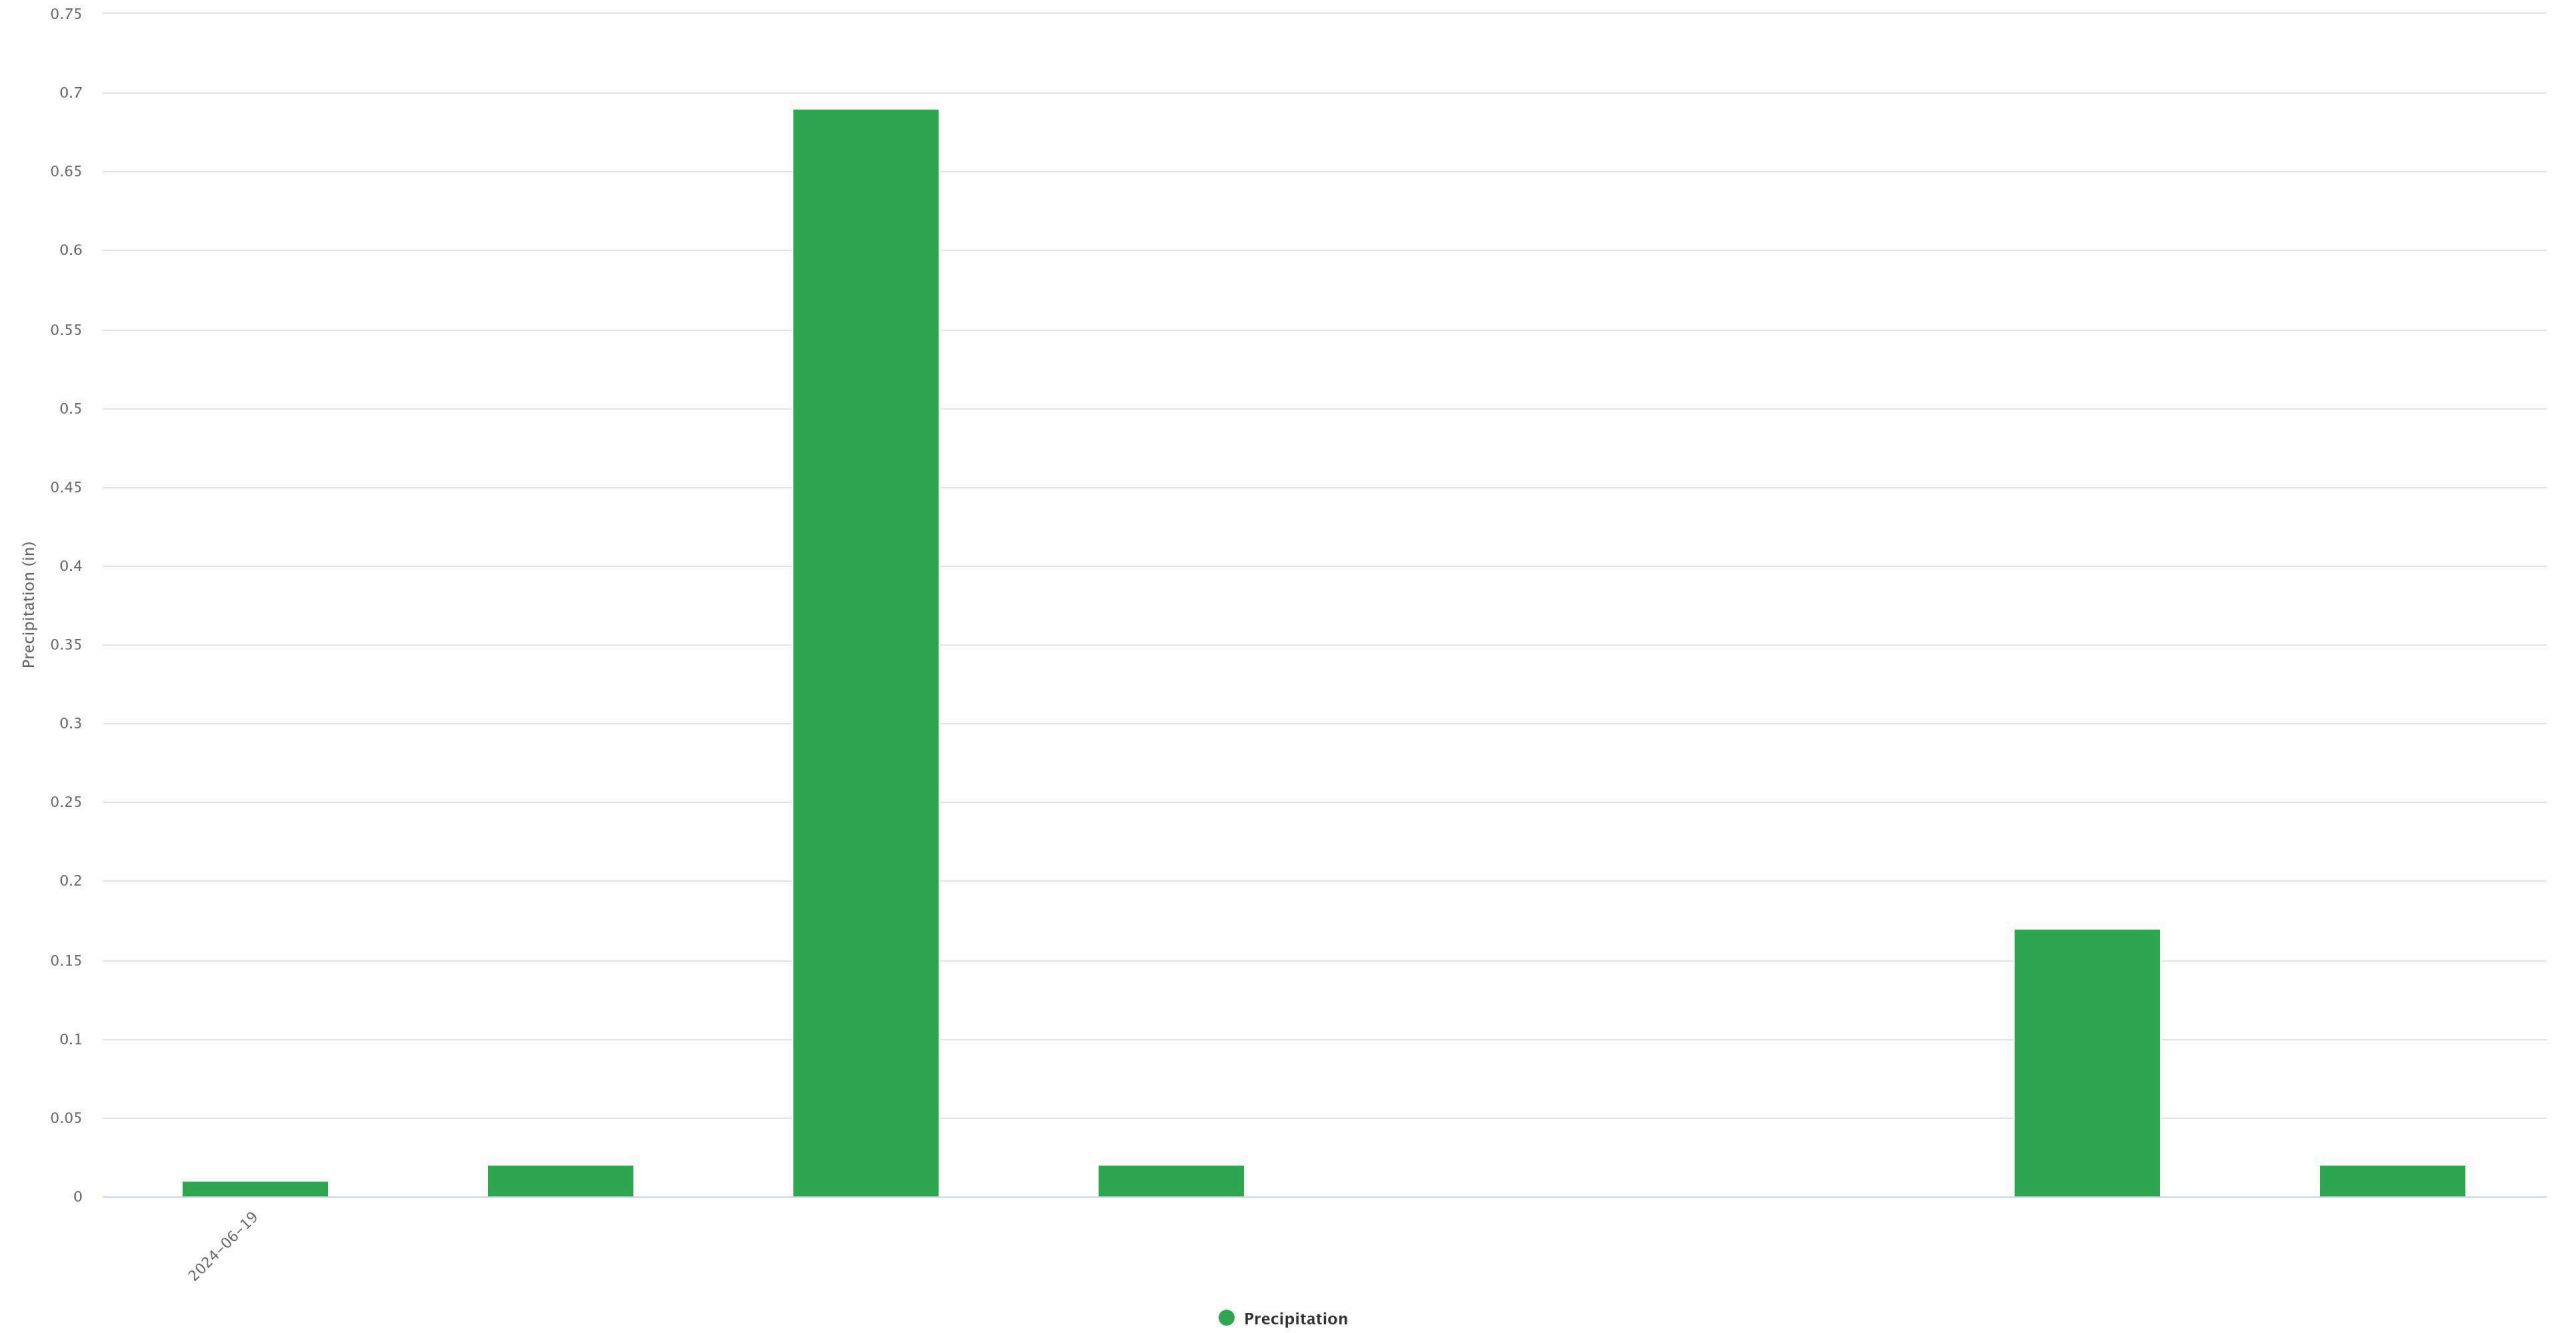

Ord Evelyn Sharp Field, NE

2024 Daily Precipitation

Merna 11.4 W, NE

2024 Daily Precipitation

Central City 6.8 Nne, NE

2024 Daily Precipitation