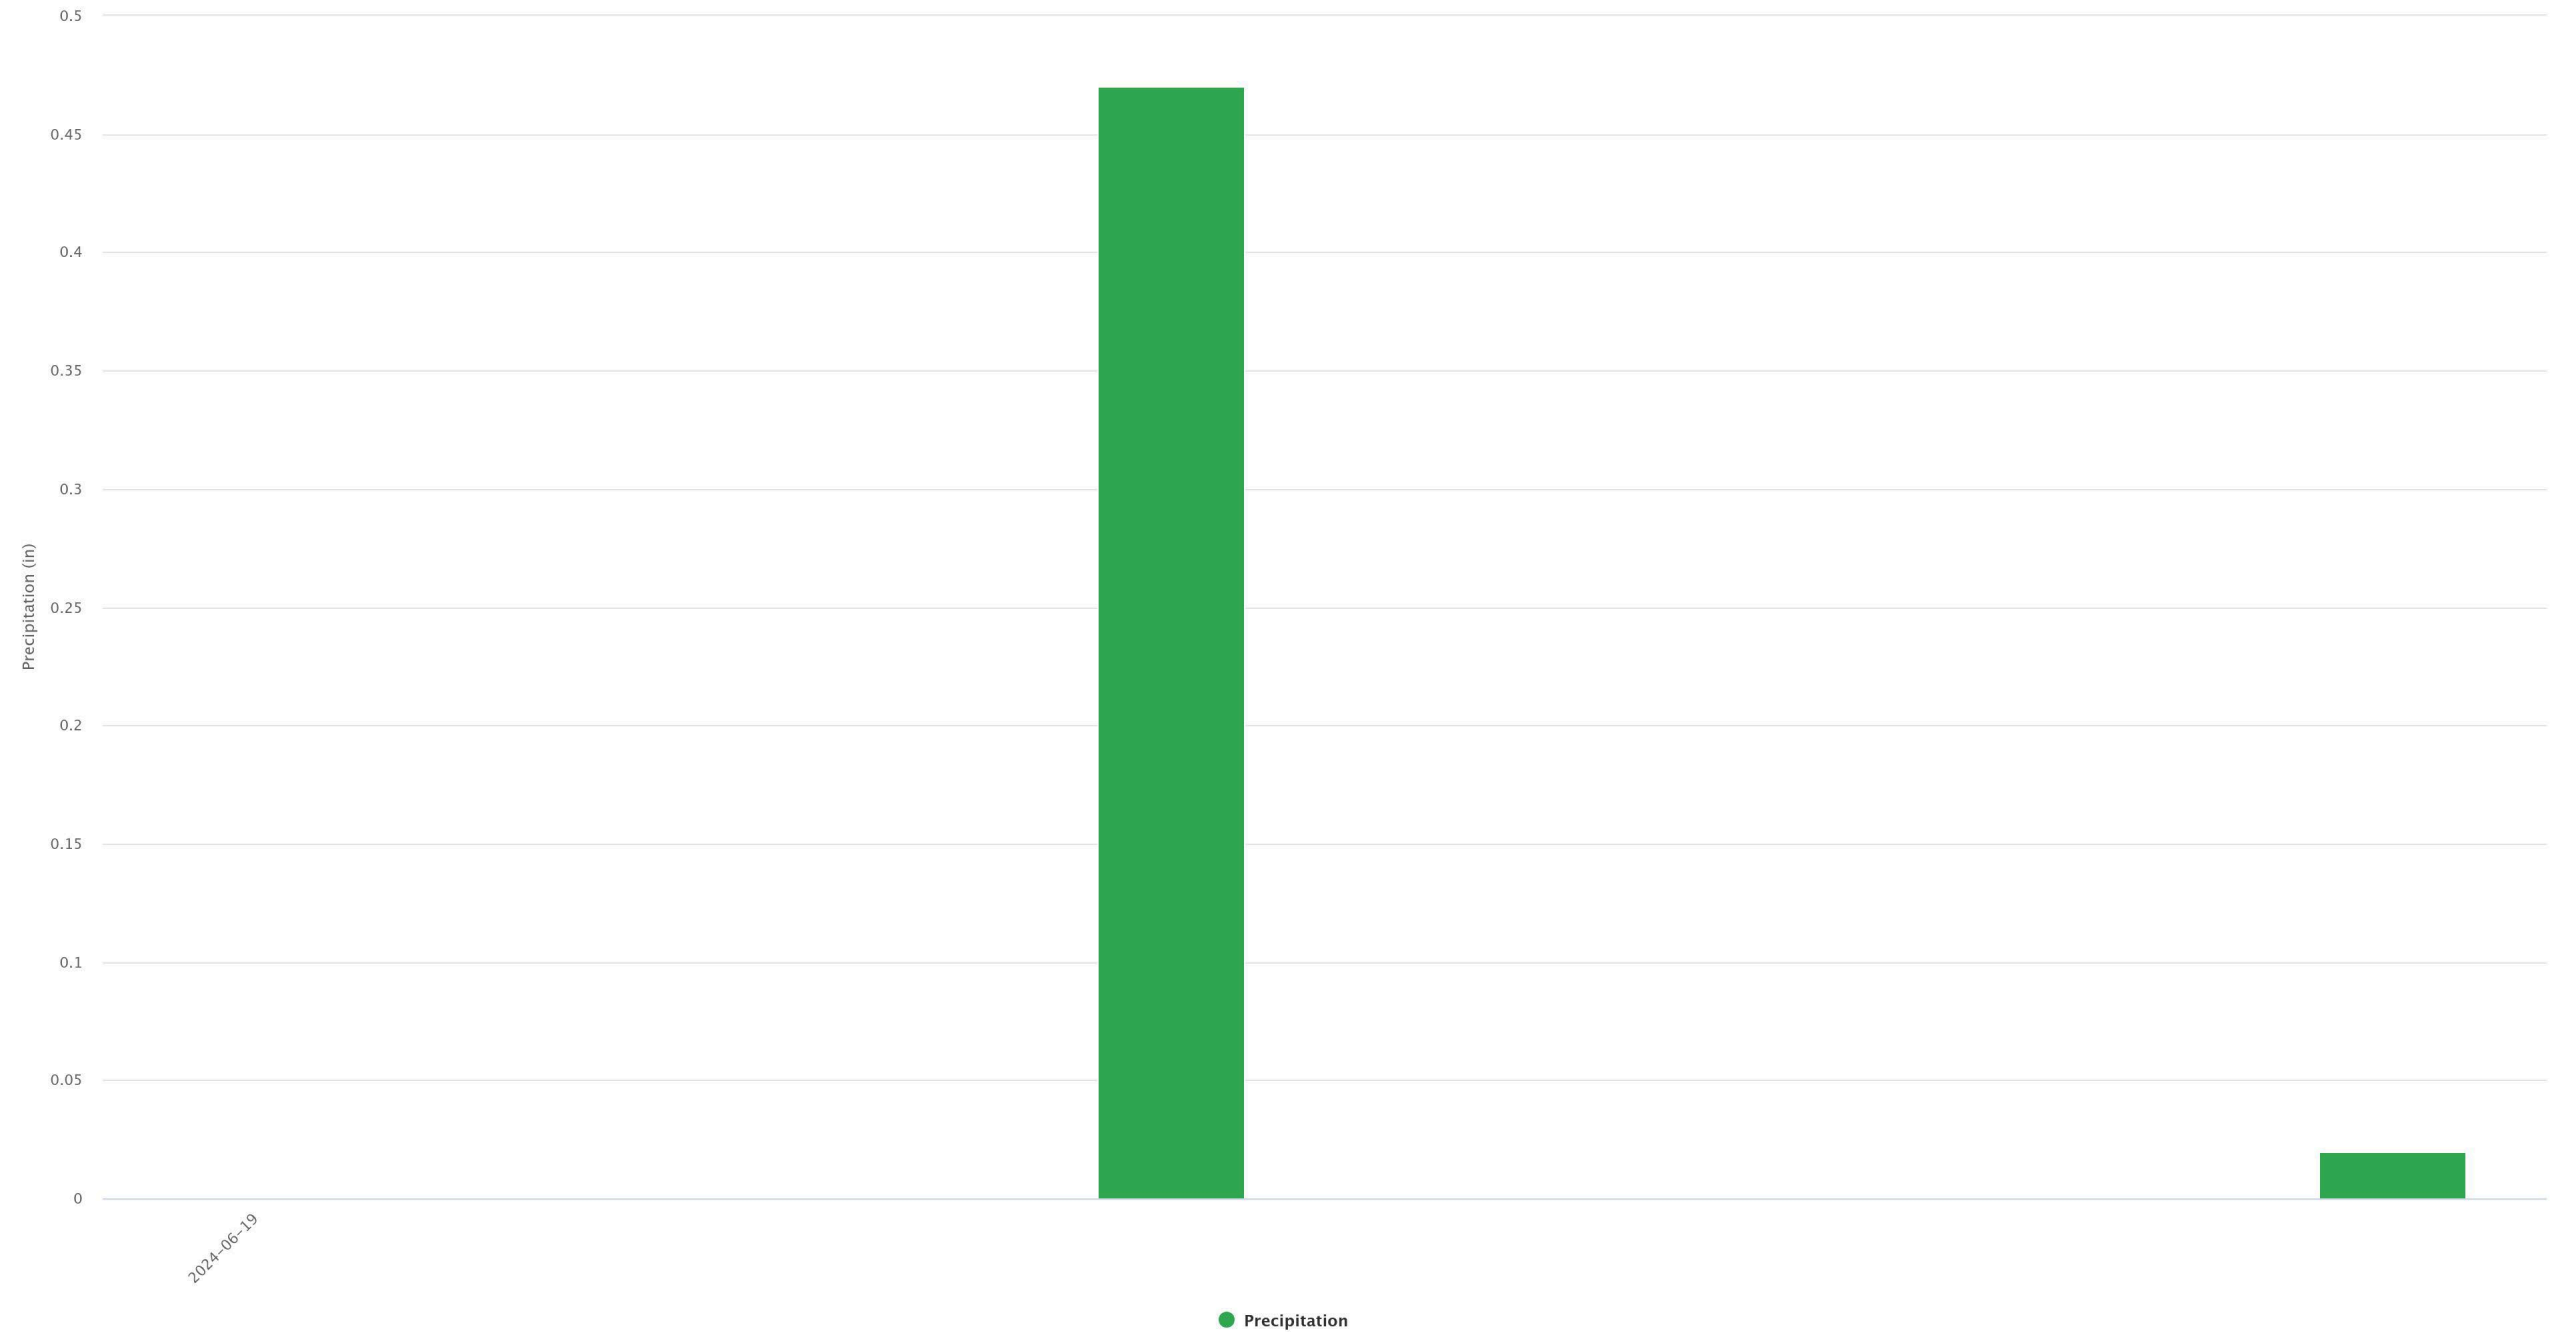

Ord Evelyn Sharp Field, NE

2024 Daily Precipitation

Merna 11.4 W, NE

2024 Daily Precipitation

Central City 6.8 Nne, NE

2024 Daily Precipitation