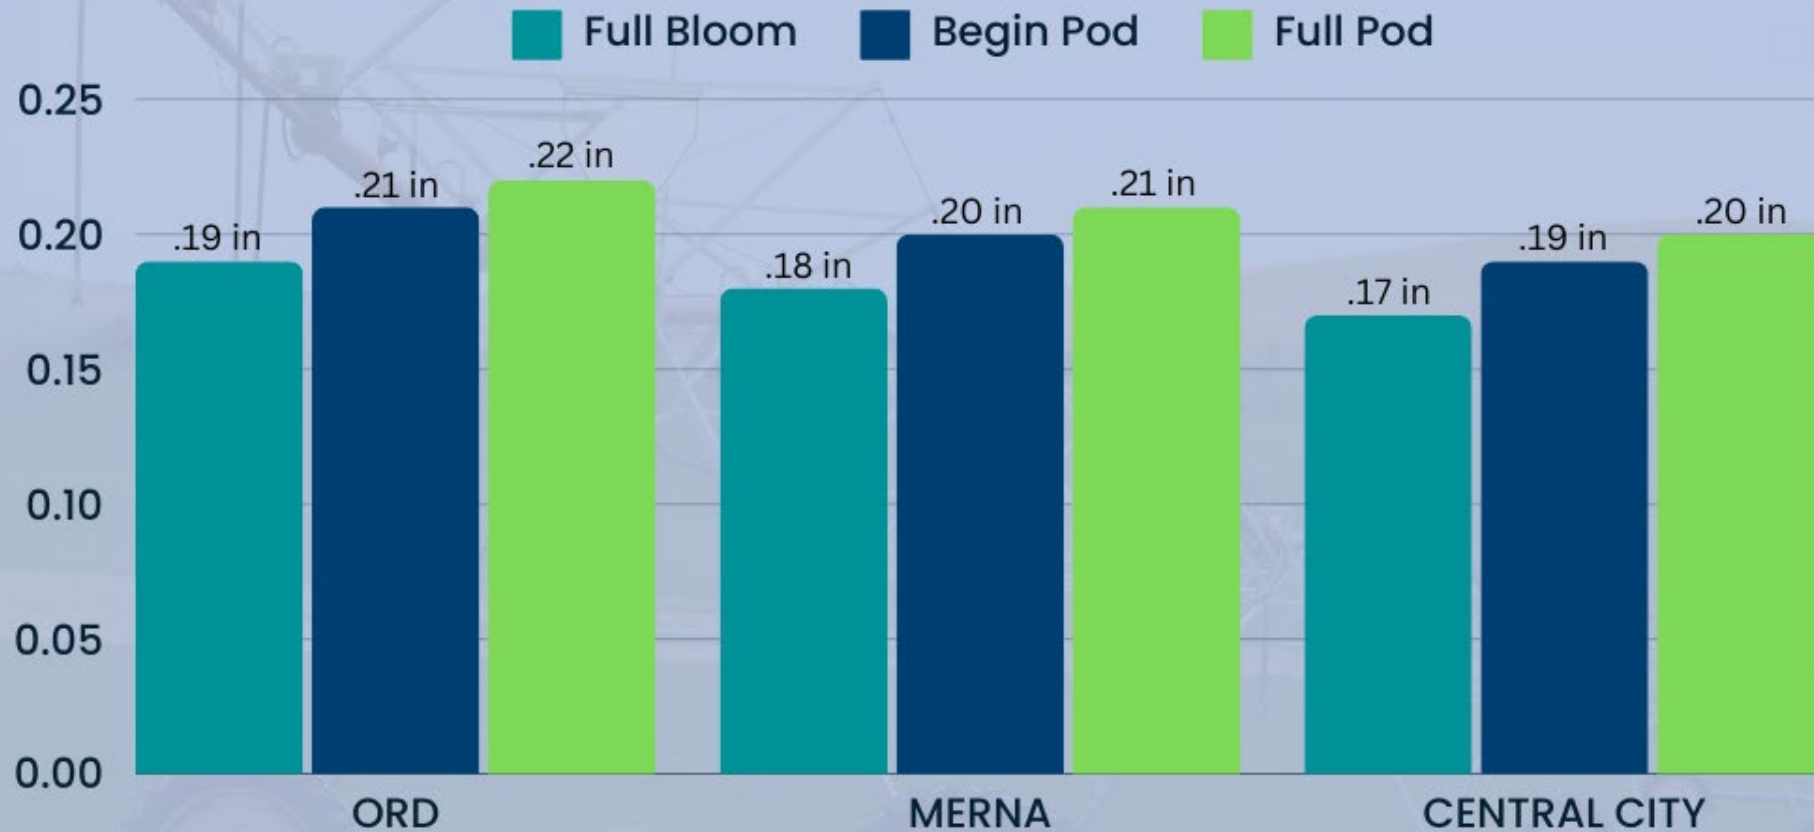

# CROP WATER USE-CORN

Average daily crop water usage the past week. (07/18/23-07/23/23)

# CROP WATER USE-SOYBEANS

Average daily crop water usage the past week. (07/18/23-07/23/23)