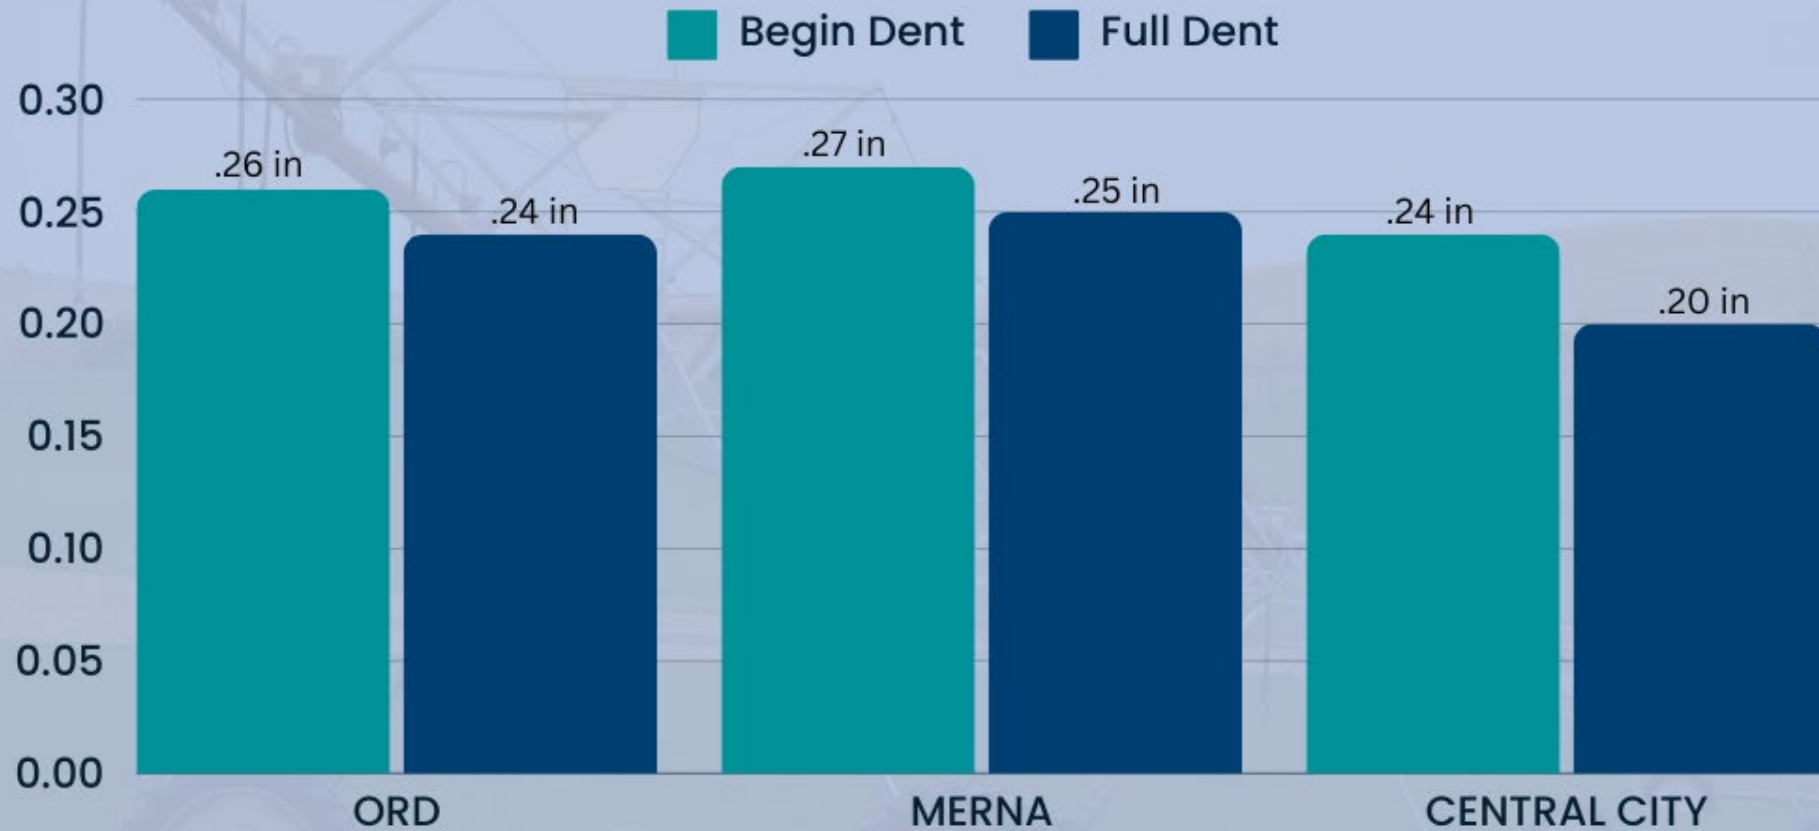

CROP WATER USE-CORN

Average daily crop water usage the past week. (08/28/23-09/03/23)

CROP WATER USE-SOYBEANS

Average daily crop water usage the past week. (08/28/23-09/03/23)

CROP WATER USE-POTATOES

Average daily crop water usage the past week. (08/28/23-09/03/23)