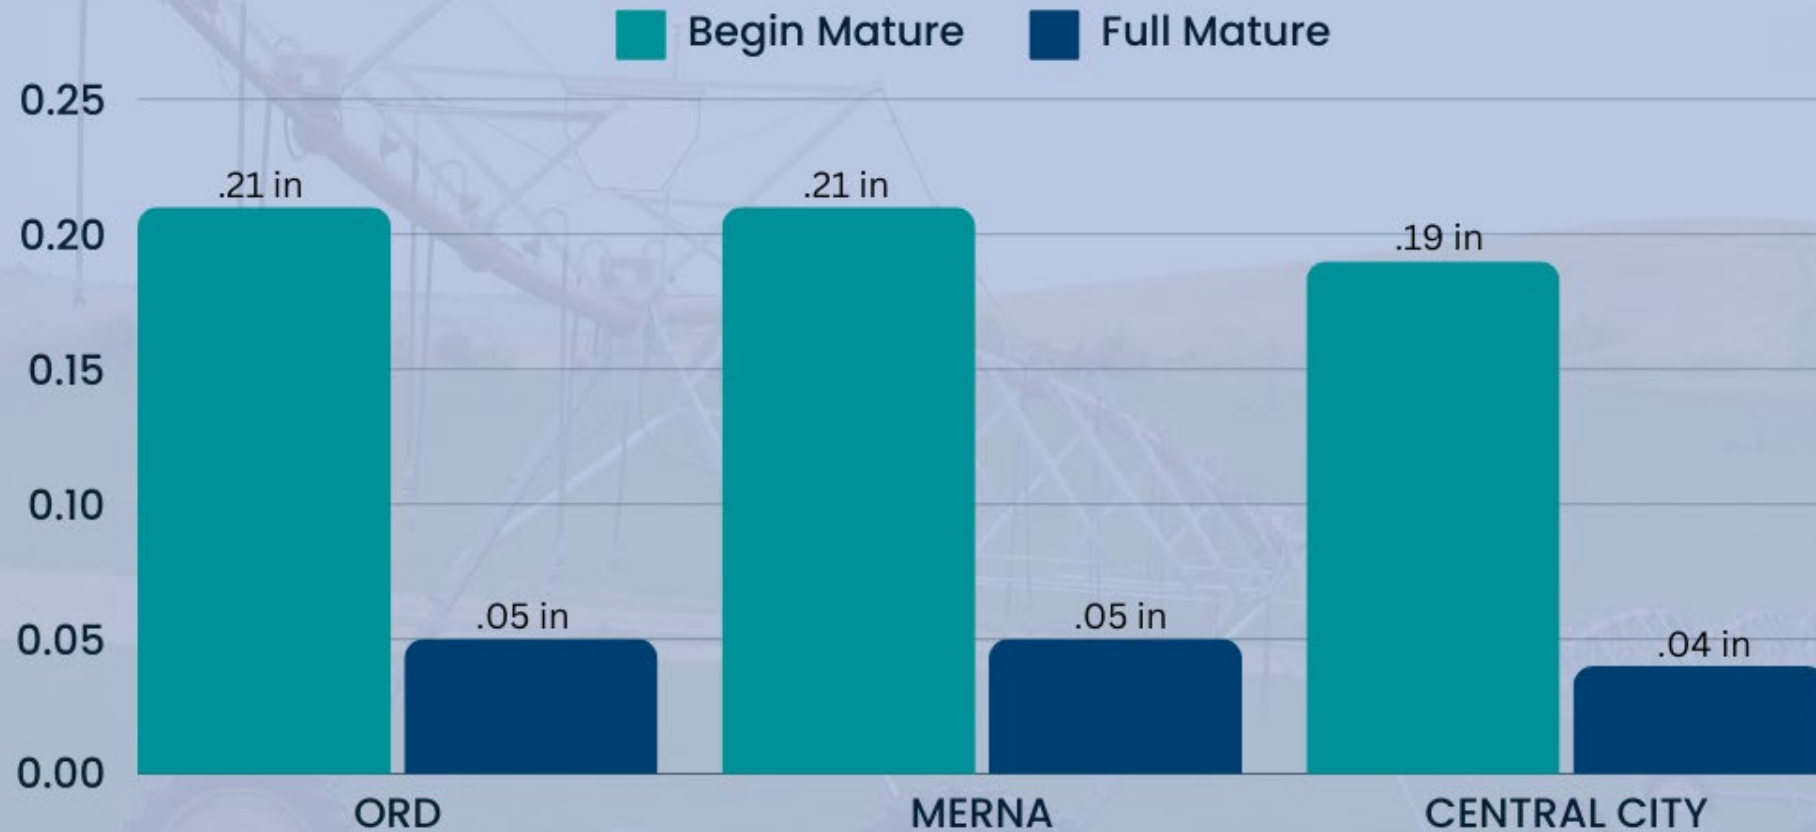

CROP WATER USE-CORN

Average daily crop water usage the past week. (08/28/23-09/03/23)

CROP WATER USE-SOYBEANS

Average daily crop water usage the past week. (08/28/23-09/03/23)

CROP WATER USE-POTATOES

Average daily crop water usage the past week. (08/28/23-09/03/23)