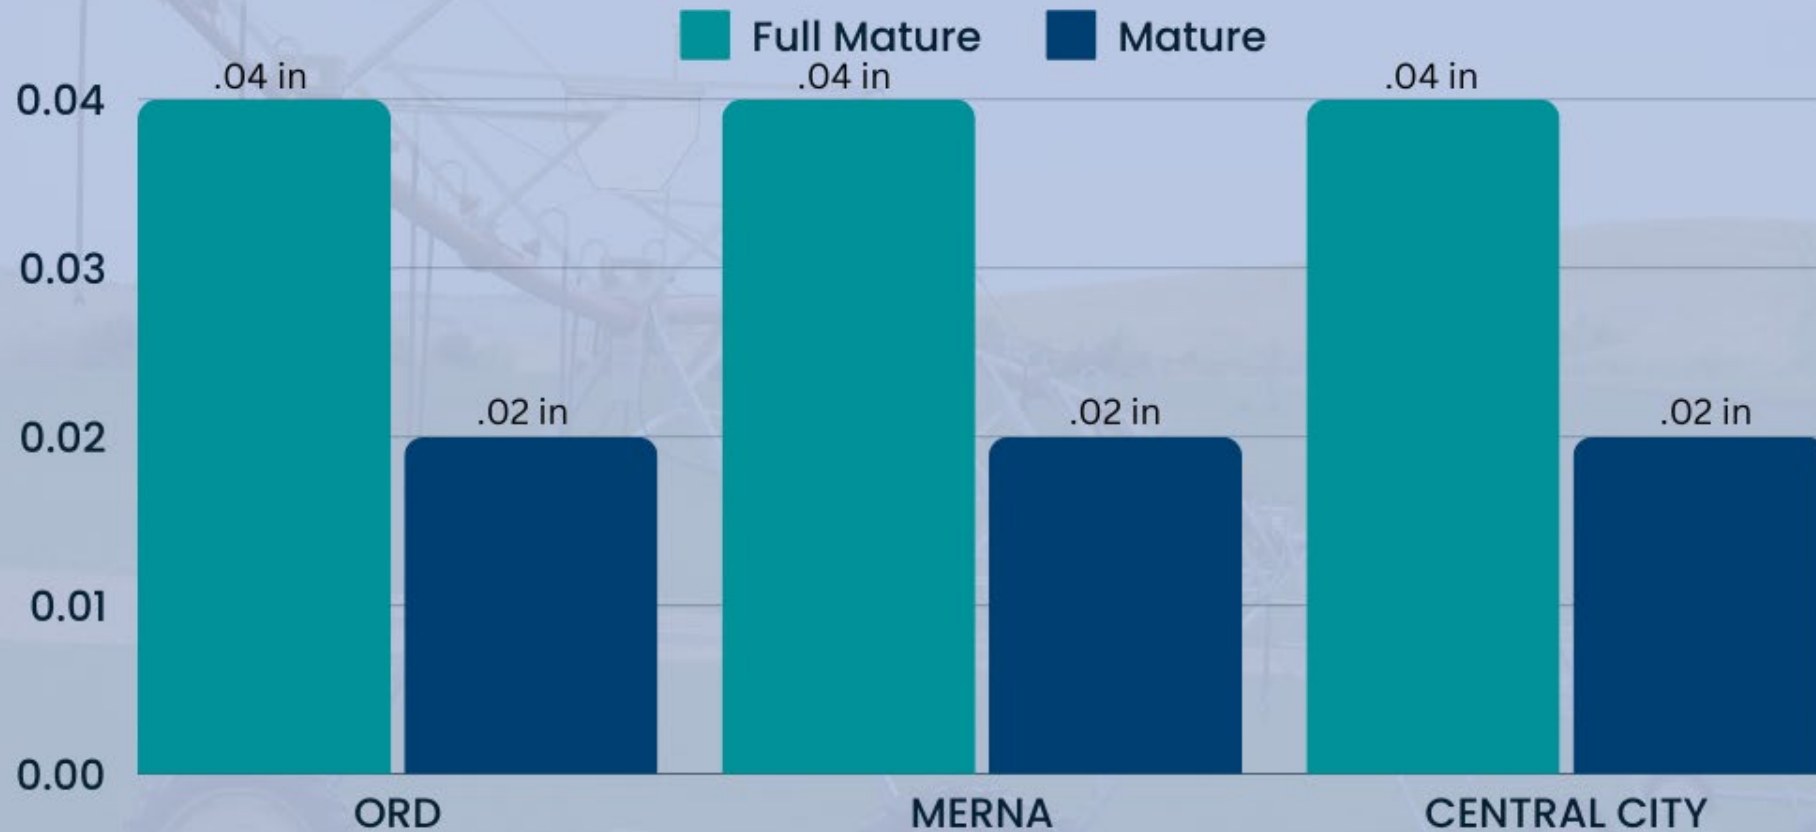

CROP WATER USE-CORN

Average daily crop water usage the past week. (09/18/24-09/24/24)

CROP WATER USE-SOYBEANS

Average daily crop water usage the past week. (09/18/24-09/24/24)

CROP WATER USE-POTATOES

Average daily crop water usage the past week. (09/18/24-09/24/24)